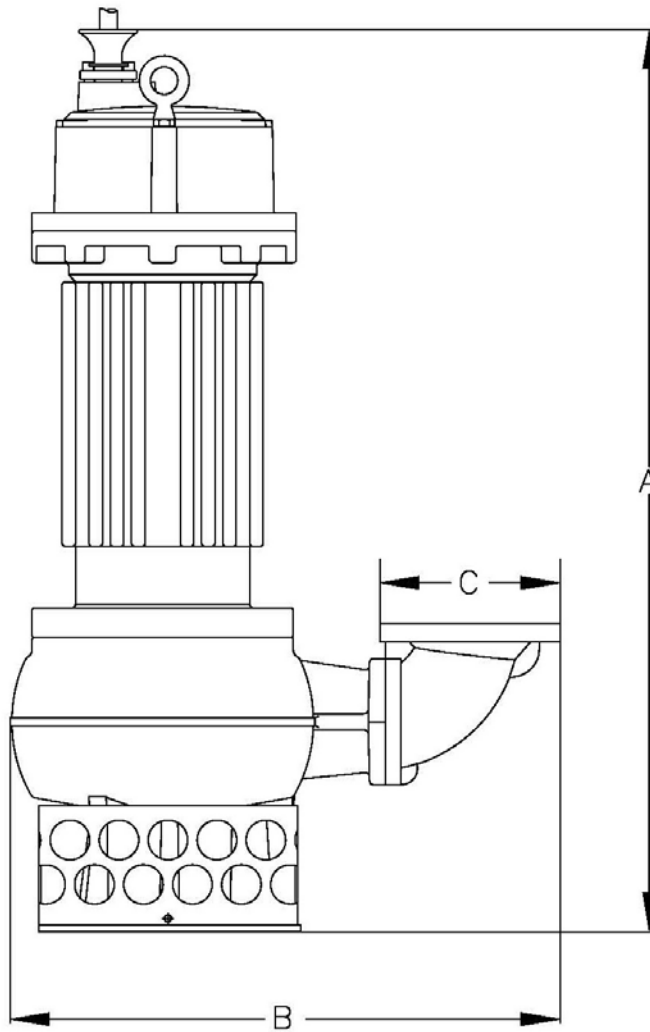

DIMENSIONS

Trash Vortex Pumps S2000-TS4P

STANCOR

Dwg:

DS-A24-015

Rev:

Date: 06/16

Dimensions	A	B	C
Trash Vortex	41 1/8"	30"	4" ANSI Class 125 FF