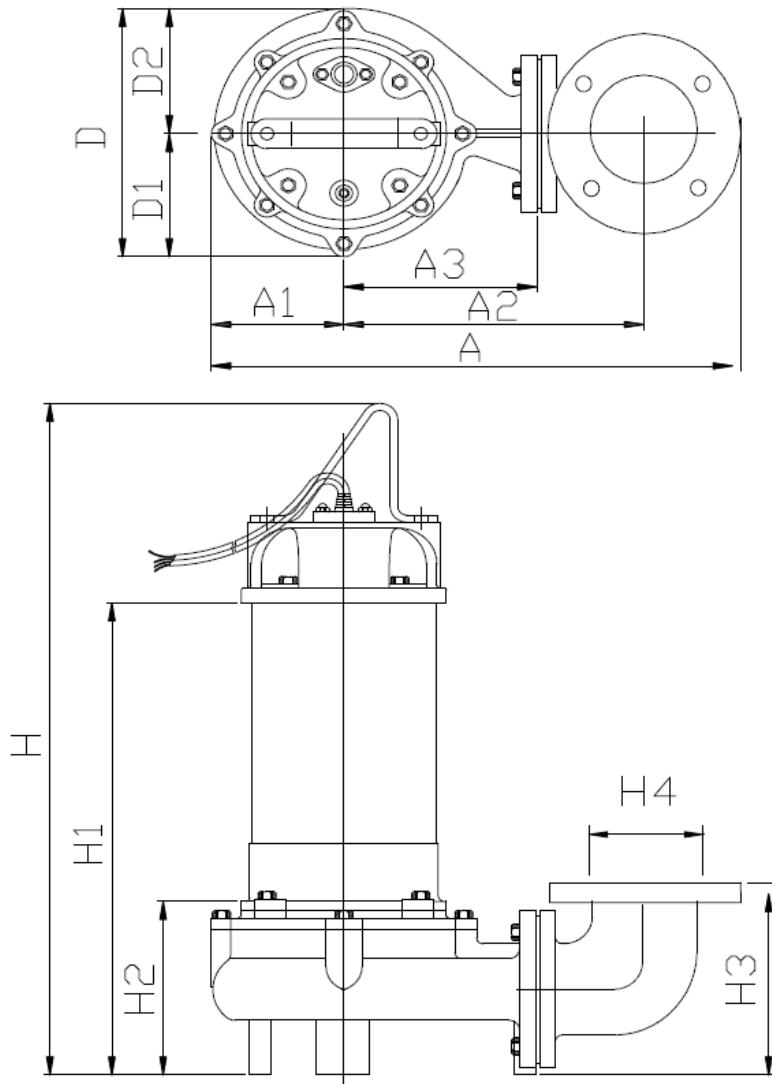

**SV-750**

TYPE	A	A1	A2	A3	D	D1	D2	H	H1	H2	H3	H4
<b>Dimensions</b>	18.50"	4.33"	10.12"	6.69"	8.58"	3.86"	4.72"	26.50"	20"	6.30"	8.11"	3" or 4" NPT female

Specifications subject to change without notice