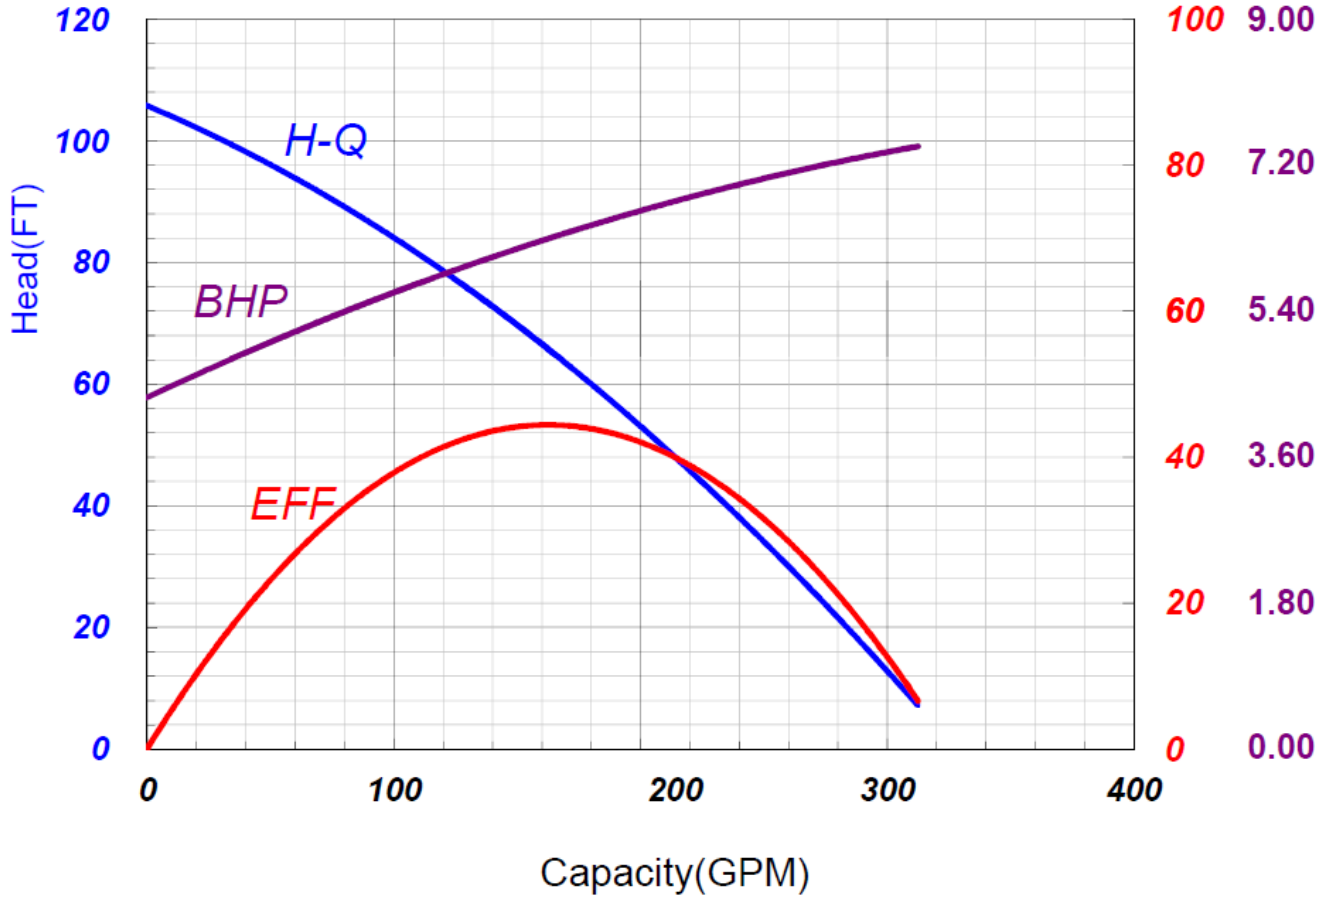

Stancor Model SV-750 Individual Performance Curve

Horsepower: 7.5
Hertz: 60 Hz
EFF (%) BHP
100 9.00

Specifications subject to change without notice