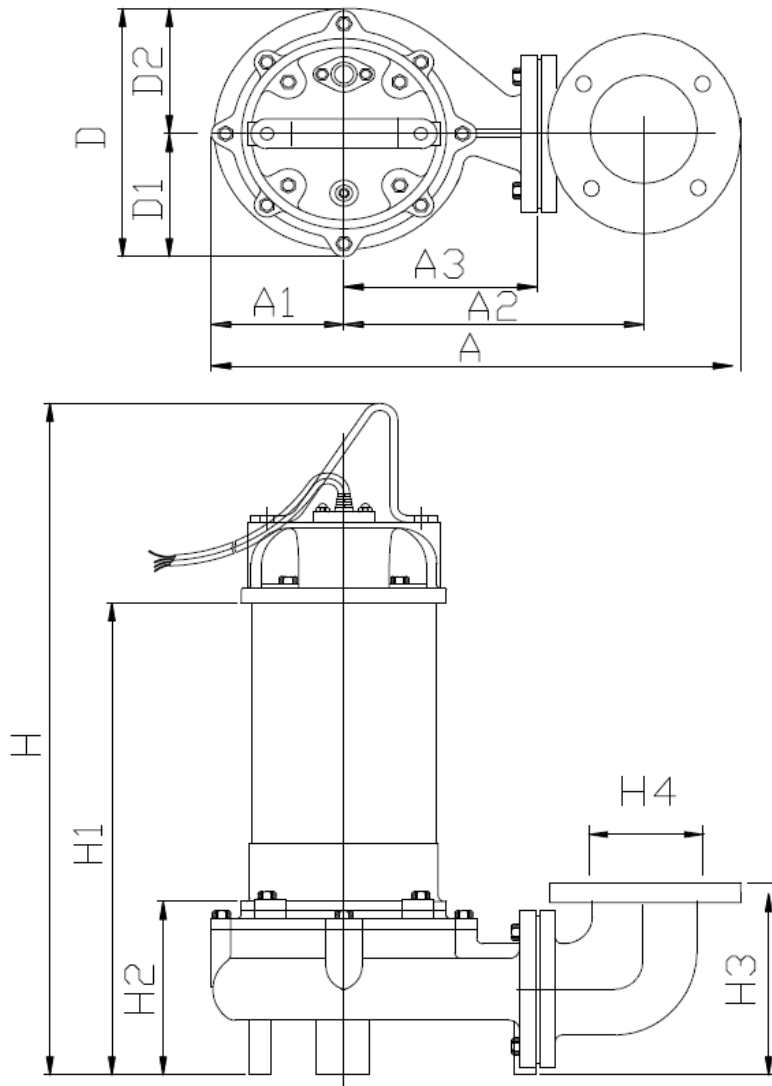

SV-500

TYPE	A	A1	A2	A3	D	D1	D2	H	H1	H2	H3	H4
Dimensions	18.50"	4.33"	10.12"	6.69"	8.58"	3.86"	4.72"	24.92"	18.43"	6.30"	8.11"	3" or 4" NPT female

Specifications subject to change without notice