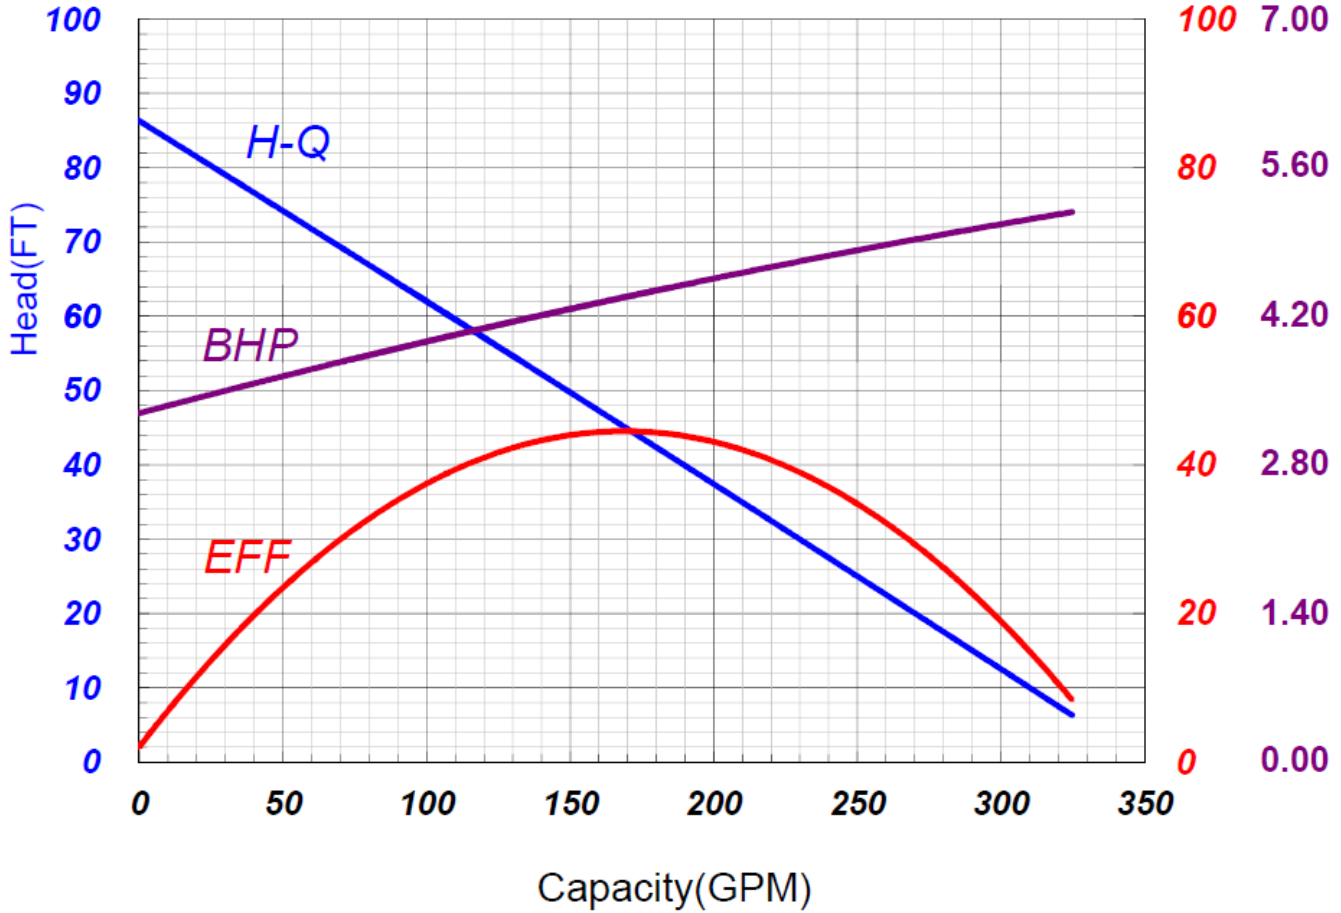

Horsepower: 5 HP
Hertz: 60 Hz

Stancor Model SV-500 Individual Performance Curve

EFF (%) BHP
100 7.00

Specifications subject to change without notice