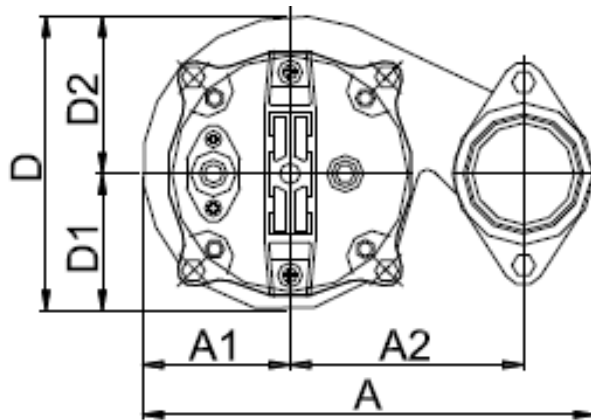

SV-50

TYPE	DISCHARGE	A	A1	A2	D	D1	D2	H	H1	H2	H3
DIMENSIONS	2" NPT female	8.98"	2.87"	6.10"	5.91"	2.72"	3.19"	16.22"	11.69"	4.61"	5.43"

Specifications subject to change without notice