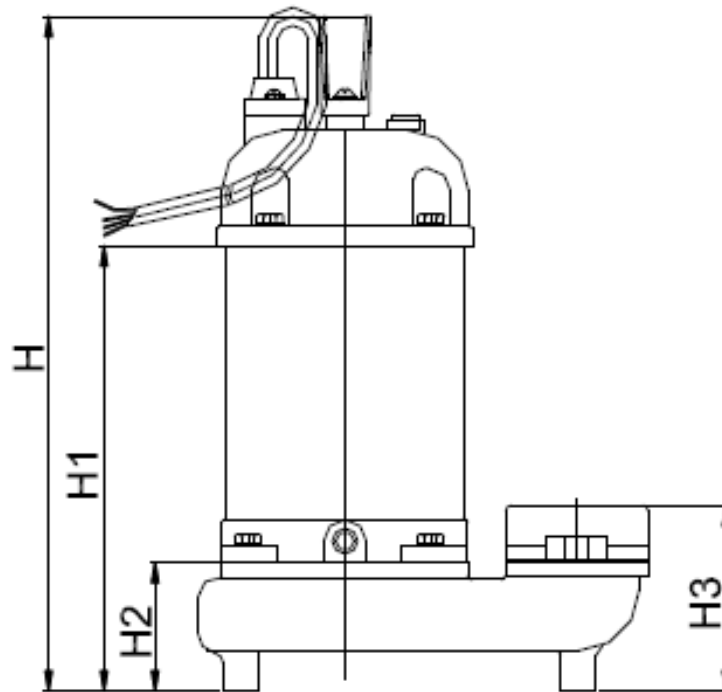

SV-50

TYPE	DISCHARGE	A	A1	A2	D	D1	D2	H	H1	H2	H3
DIMENSIONS	2" NPT female	8.98"	2.87"	6.10"	5.91"	2.72"	3.19"	16.22"	11.69"	4.61"	5.43"

Specifications subject to change without notice