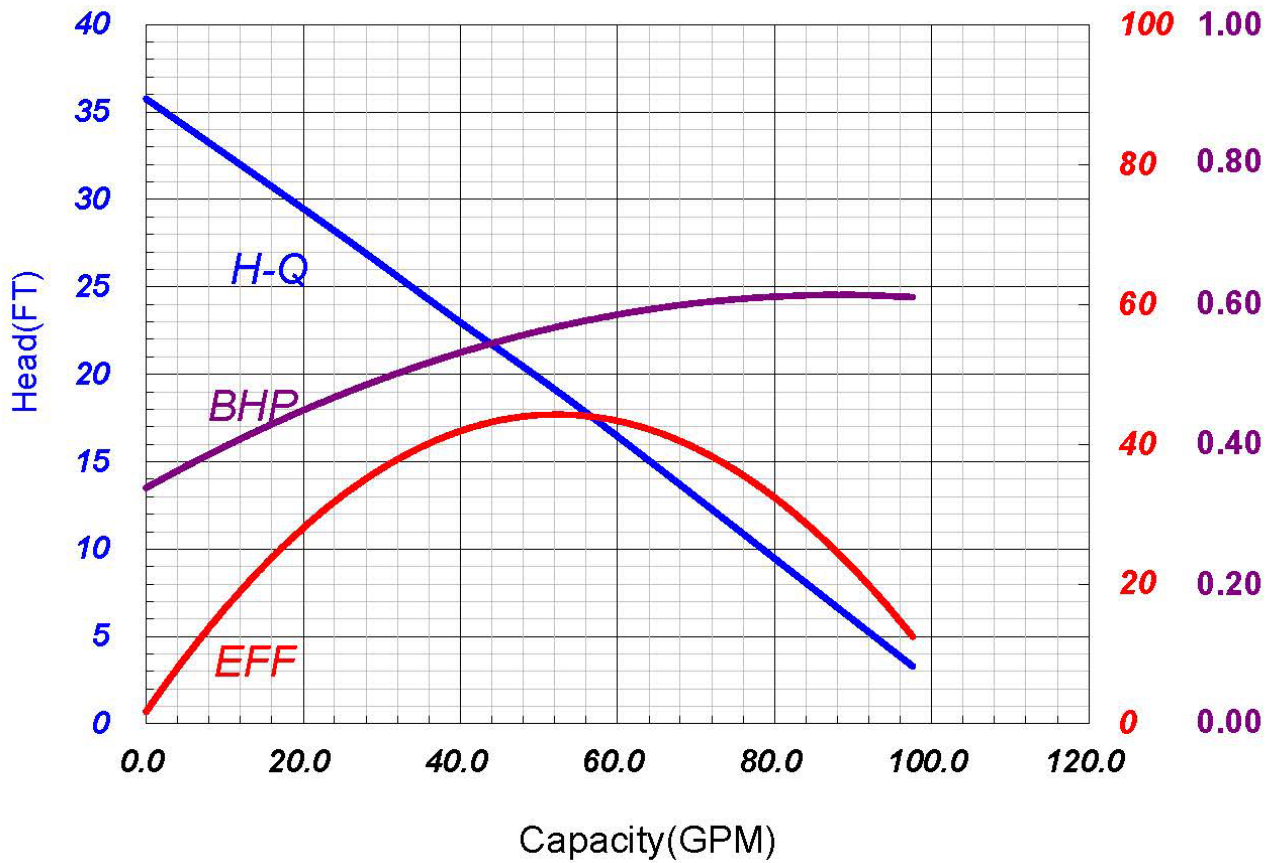

Horsepower: 0.5 HP
Hertz: 60 Hz

Stancor Model SV-50 Individual Performance Curve

EFF (%) BHP

Specifications subject to change without notice