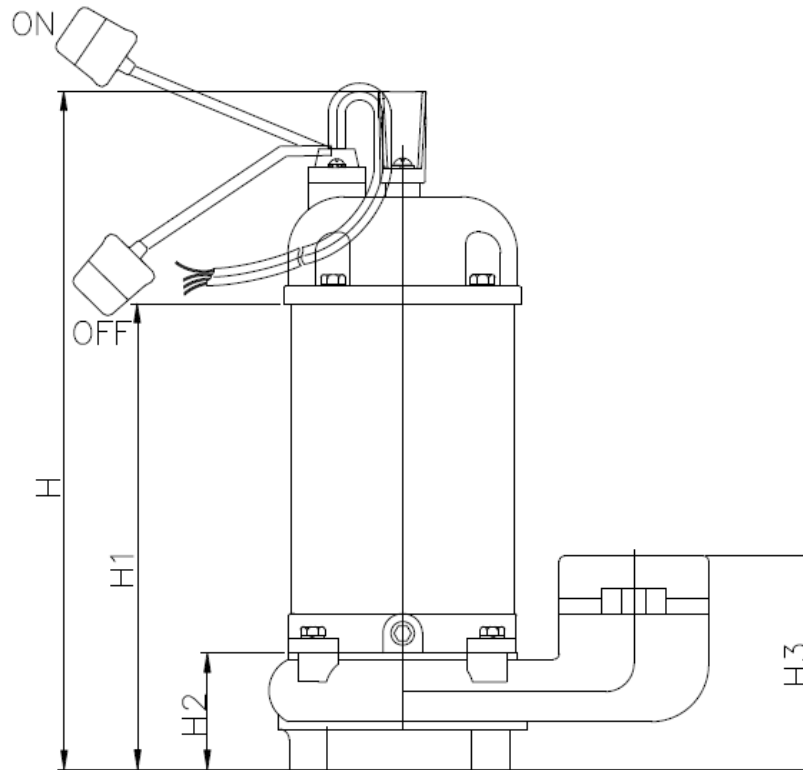

SV-40A

TYPE	DISCHARGE	A	A1	A2	C	D	D1	D2	H	H1	H2	H3
DIMENSIONS	2" NPT female	8.98"	2.87"	6.1"	7.75"	5.91"	2.72"	3.19"	15.2"	10.7"	4.61"	5.43"

Specifications subject to change without notice