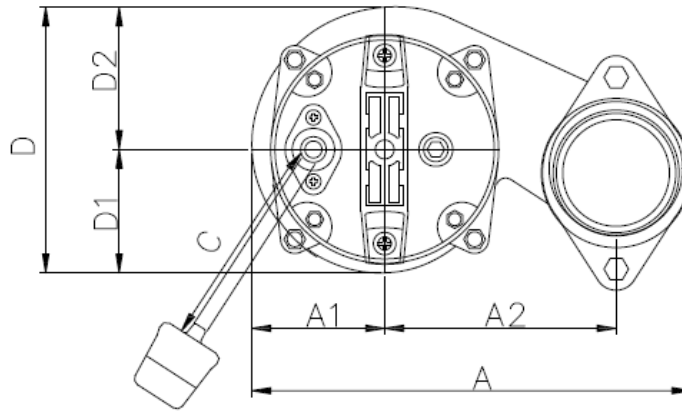

SV-40A

TYPE	DISCHARGE	A	A1	A2	C	D	D1	D2	H	H1	H2	H3
DIMENSIONS	2" NPT female	8.98"	2.87"	6.1"	7.75"	5.91"	2.72"	3.19"	15.2"	10.7"	4.61"	5.43"

Specifications subject to change without notice