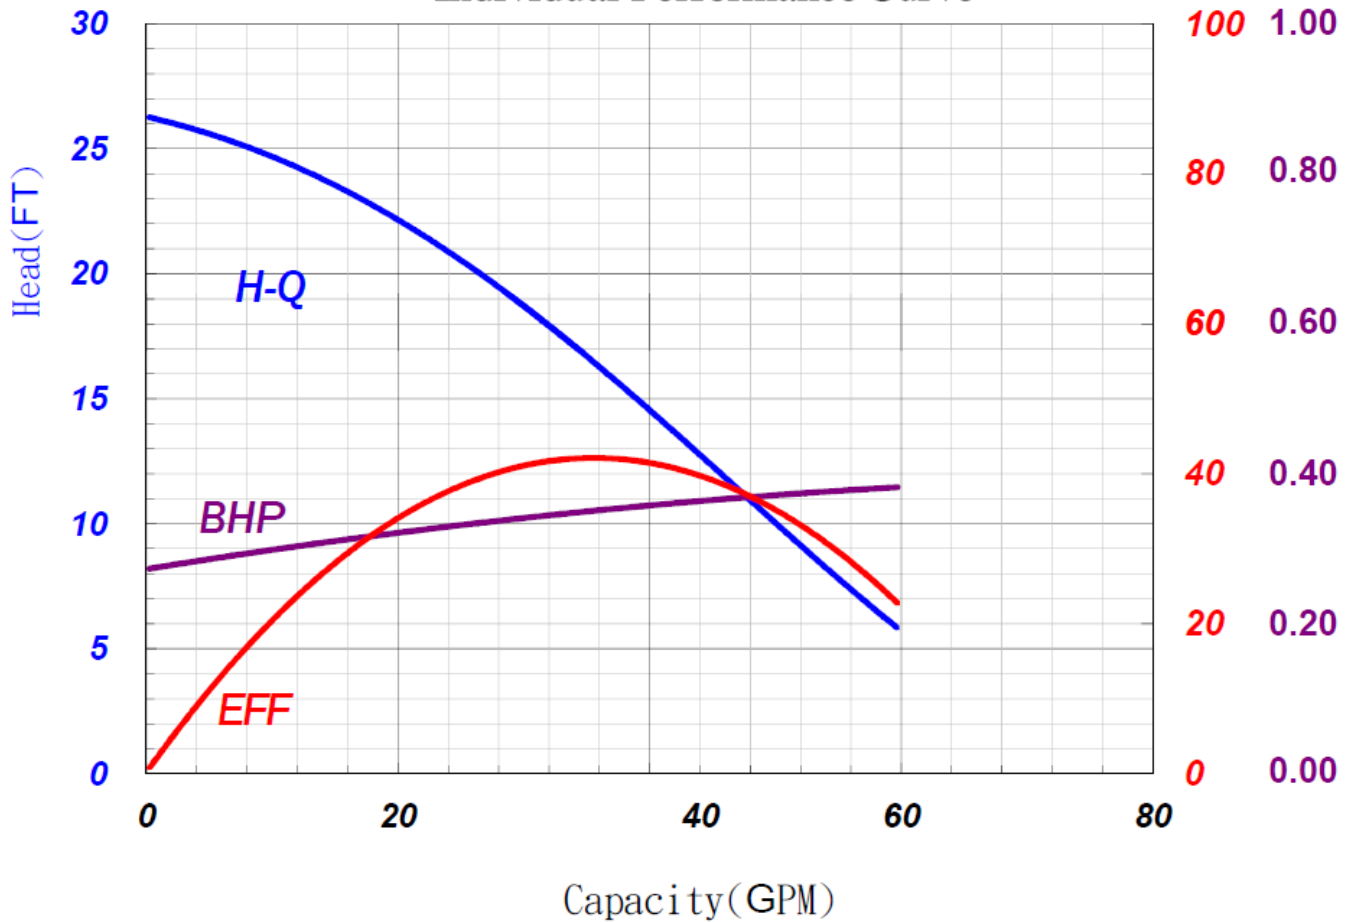

Horsepower: 0.3 HP

Hertz: 60 Hz

Stancor Model SV-40 Individual Performance Curve

EFF (%) BHP

Specifications subject to change without notice