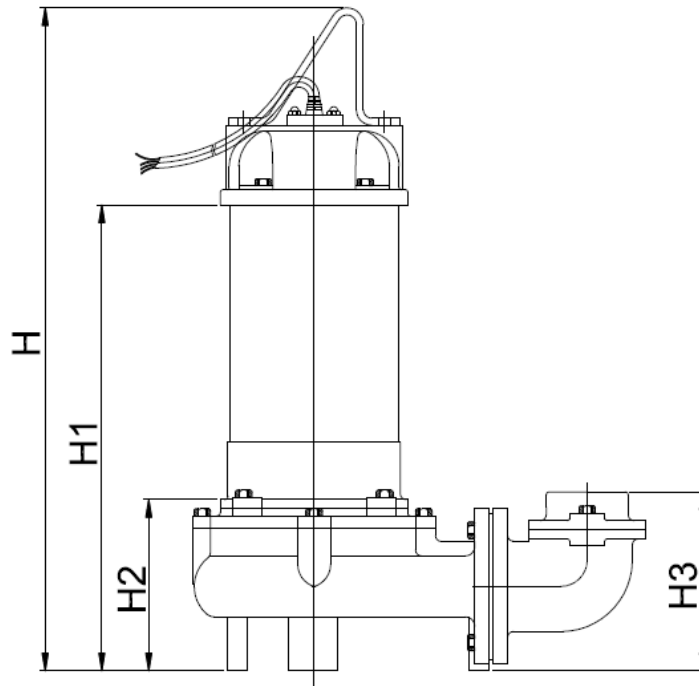

SV-300

TYPE	DISCHARGE	A	A1	A2	A3	D	D1	D2	H	H1	H2	H3
DIMENSIONS	2" or 3" NPT female	15.35"	4.06"	9.25"	5.94"	8.27"	4.13"	4.13"	21.73"	16.54"	5.91"	5.98"

Specifications subject to change without notice