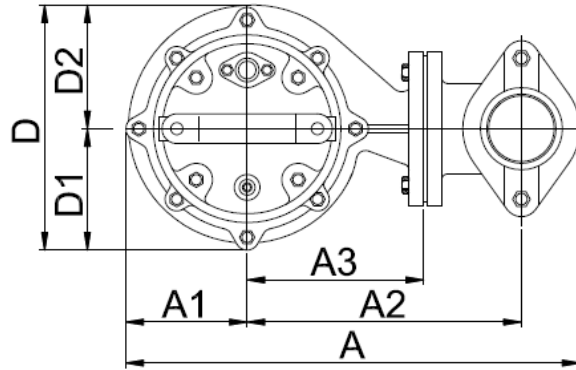

SV-300

TYPE	DISCHARGE	A	A1	A2	A3	D	D1	D2	H	H1	H2	H3
DIMENSIONS	2" or 3" NPT female	15.35"	4.06"	9.25"	5.94"	8.27"	4.13"	4.13"	21.73"	16.54"	5.91"	5.98"

Specifications subject to change without notice