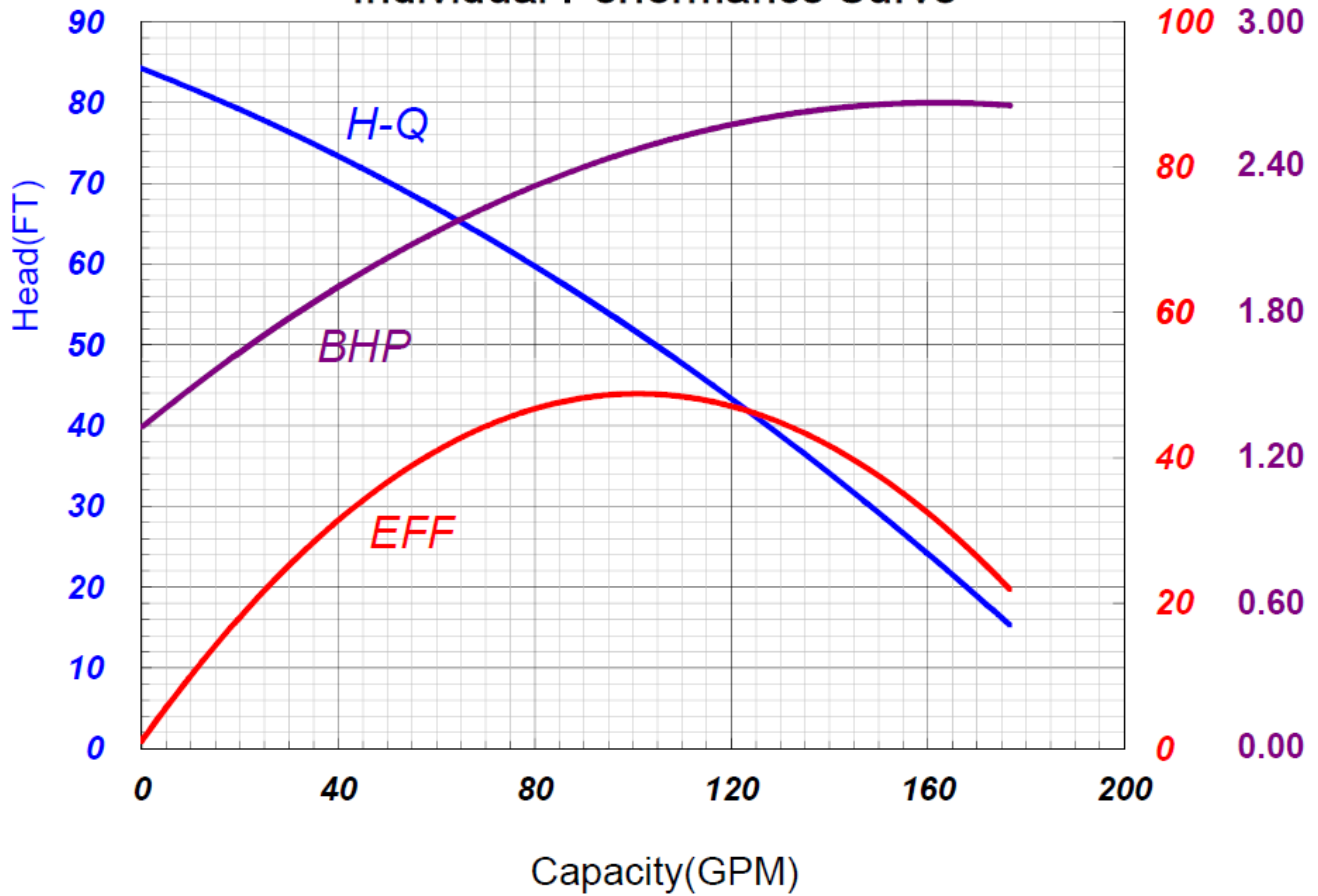

Horsepower: 3 HP
Hertz: 60 Hz

Stancor Model SV-300 Individual Performance Curve

EFF (%) BHP
100 3.00

Specifications subject to change without notice