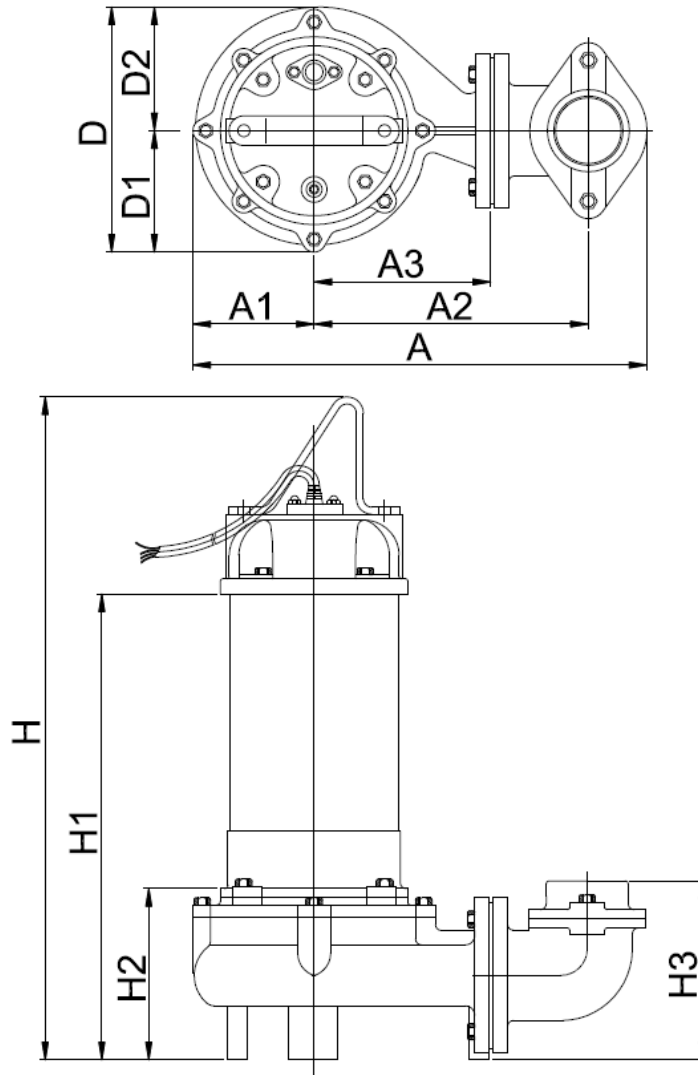

SV-200

TYPE	DISCHARGE	A	A1	A2	A3	D	D1	D2	H	H1	H2	H3
DIMENSIONS	2" or 3" NPT female	15.35"	4.06"	9.25"	5.94"	8.27"	4.13"	4.13"	20.94"	15.75"	5.91"	5.98"

Specifications subject to change without notice