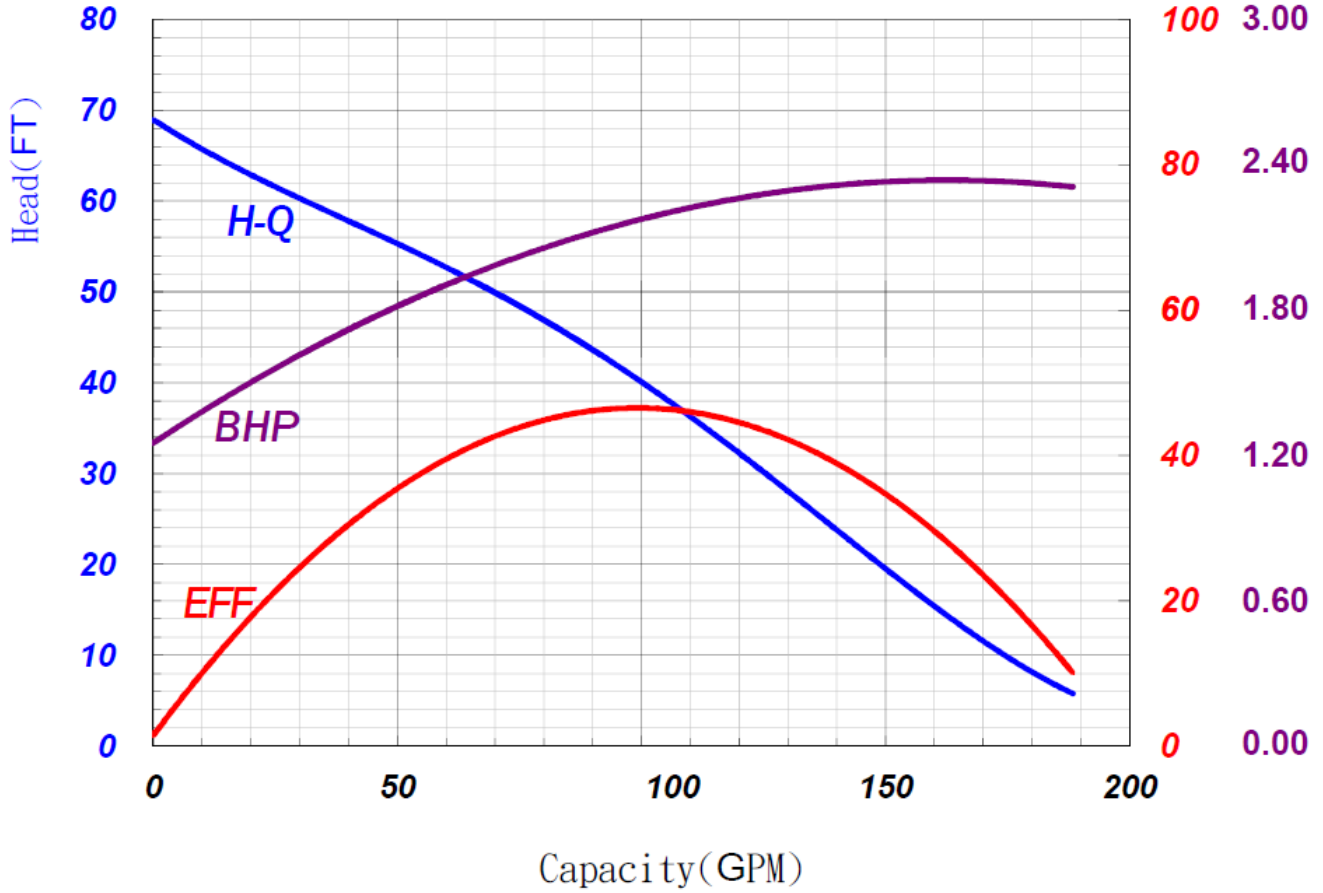

Horsepower: 2 HP

Hertz: 60 Hz

Stancor Model SV-200 Individual Performance Curve

EFF (%) BHP
100 3.00

Specifications subject to change without notice