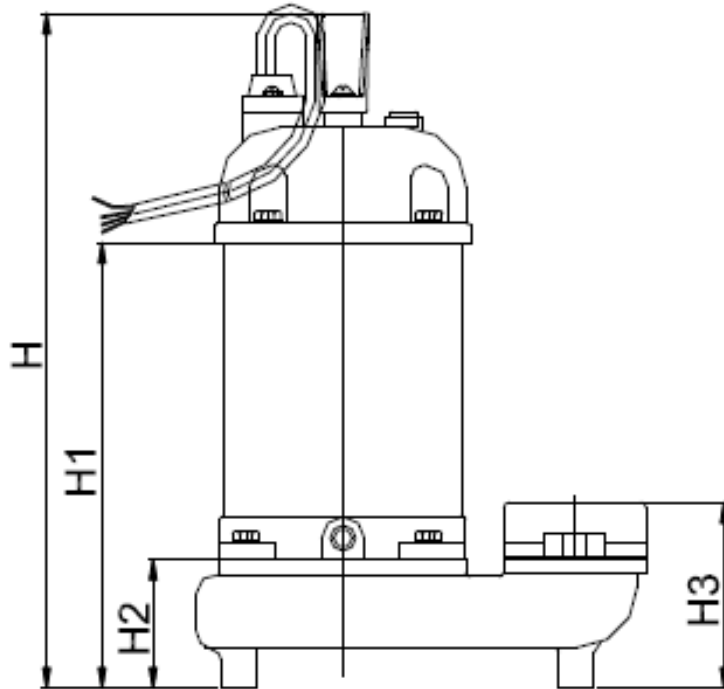

SV-100

TYPE	DISCHARGE	A	A1	A2	D	D1	D2	H	H1	H2	H3
DIMENSIONS	2" NPT female	8.98"	2.87"	6.10"	5.91"	2.72"	3.19"	19.17"	13.58"	4.61"	5.43"

Specifications subject to change without notice