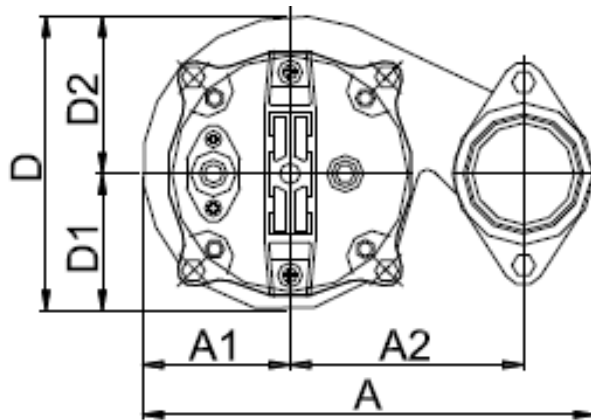

SV-100

TYPE	DISCHARGE	A	A1	A2	D	D1	D2	H	H1	H2	H3
DIMENSIONS	2" NPT female	8.98"	2.87"	6.10"	5.91"	2.72"	3.19"	19.17"	13.58"	4.61"	5.43"

Specifications subject to change without notice