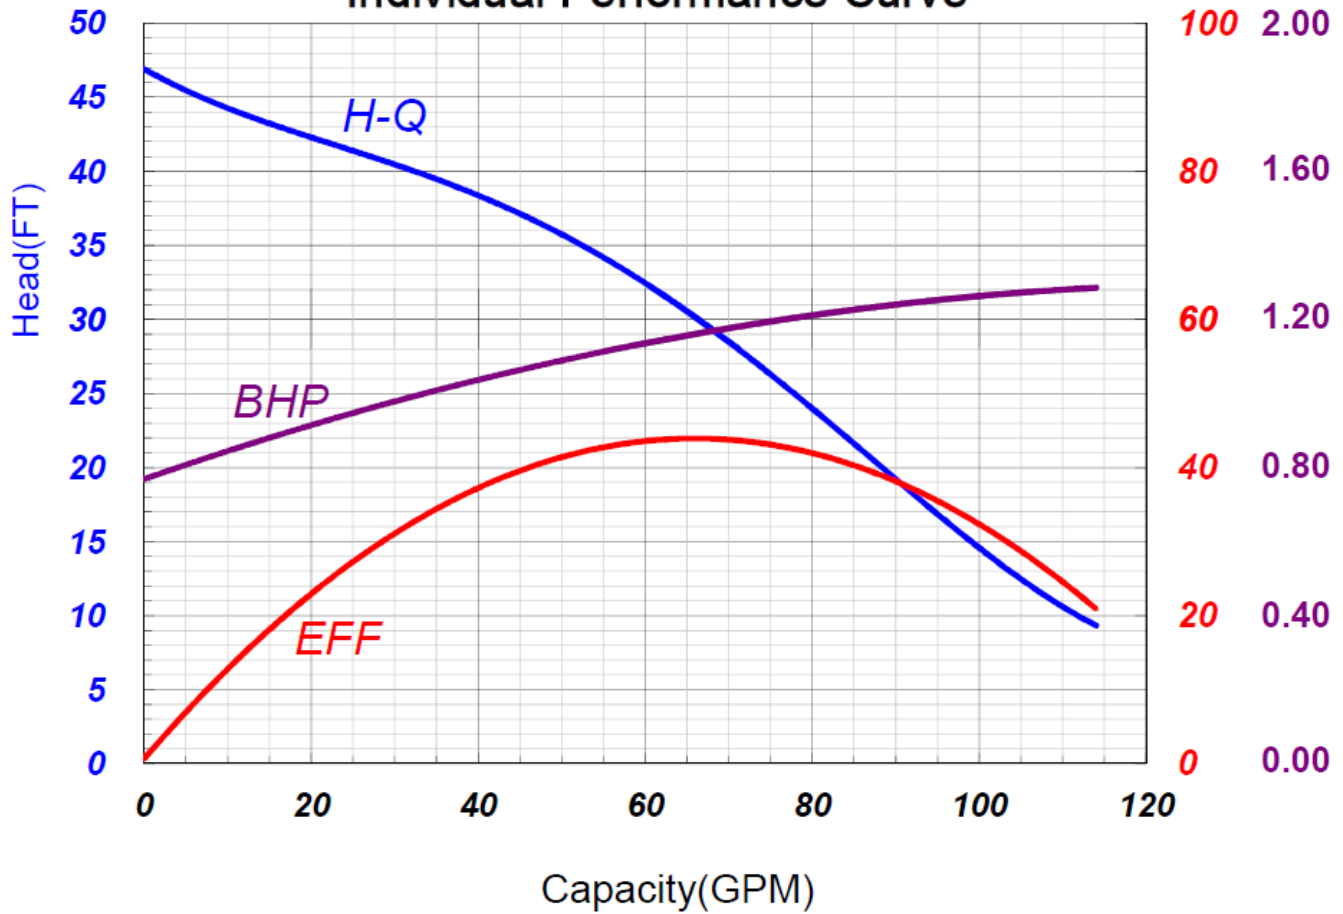

Horsepower: 1 HP
Hertz: 60 Hz
EFF (%) BHP

Stancor Model SV-100 Individual Performance Curve

Specifications subject to change without notice