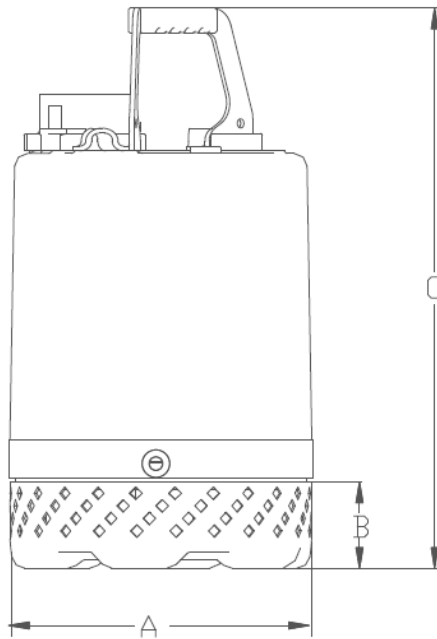

SSS-75

TYPE	DISCHARGE	A	B	C	D
INCHES	2" NPT female	7.22"	2.09"	13.58"	7.39"

Specifications subject to change without notice