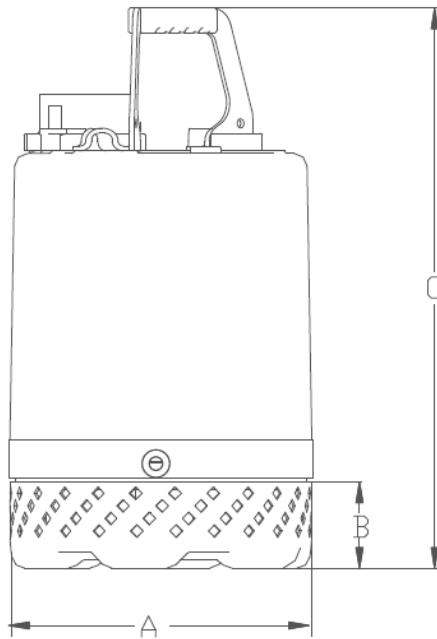

SSS-100

TYPE	DISCHARGE	A	B	C	D
INCHES	2" NPT female	7.22"	2.09"	14.57"	7.39"

Specifications subject to change without notice