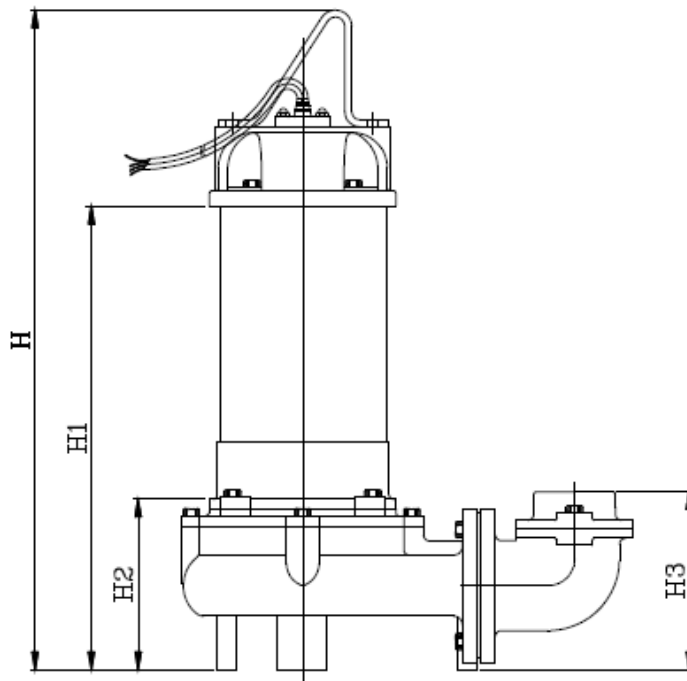

SS-750

Type	Discharge	A	A1	A2	A3	D	D1	D2	H	H1	H2	H3
Dimensions	3" or 4" NPT Female	18.56"	3.94"	10.80"	7.01"	8.35"	3.78"	4.57"	26.52"	20.02"	6.30"	8.87"

Specifications subject to change without notice