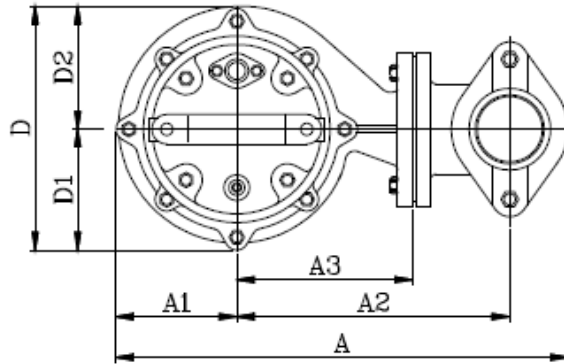

SS-750

Type	Discharge	A	A1	A2	A3	D	D1	D2	H	H1	H2	H3
Dimensions	3" or 4" NPT Female	18.56"	3.94"	10.80"	7.01"	8.35"	3.78"	4.57"	26.52"	20.02"	6.30"	8.87"

Specifications subject to change without notice