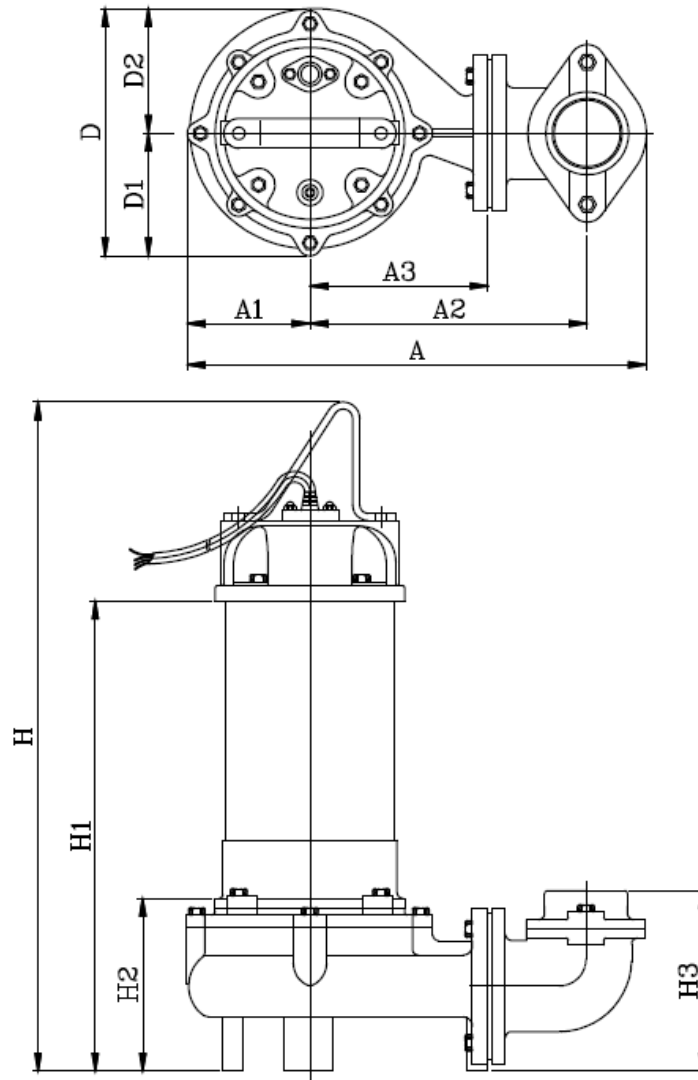

SS-500

Type	Discharge	A	A1	A2	A3	D	D1	D2	H	H1	H2	H3
Dimensions	3" or 4" NPT Female	18.56"	3.94"	10.80"	7.01"	8.35"	3.75"	4.57"	24.94"	18.44"	6.30"	8.87"

Specifications subject to change without notice