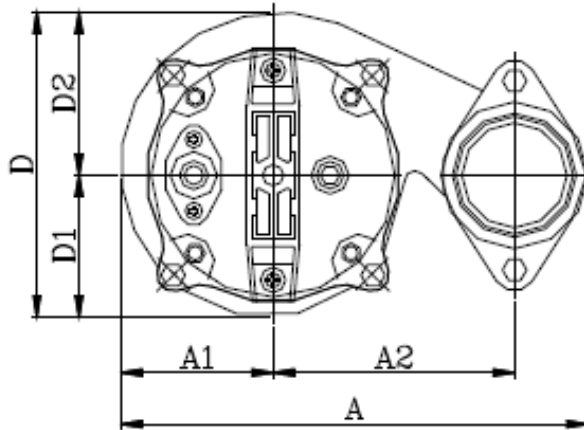

SS-50

Type	Discharge	A	A1	A2	D	D1	D2	H	H1	H2	H3
Dimensions	2" NPT Female	8.98"	2.88"	6.11"	5.91"	2.72"	3.19"	16.20"	11.70"	4.61"	5.44"

Specifications subject to change without notice