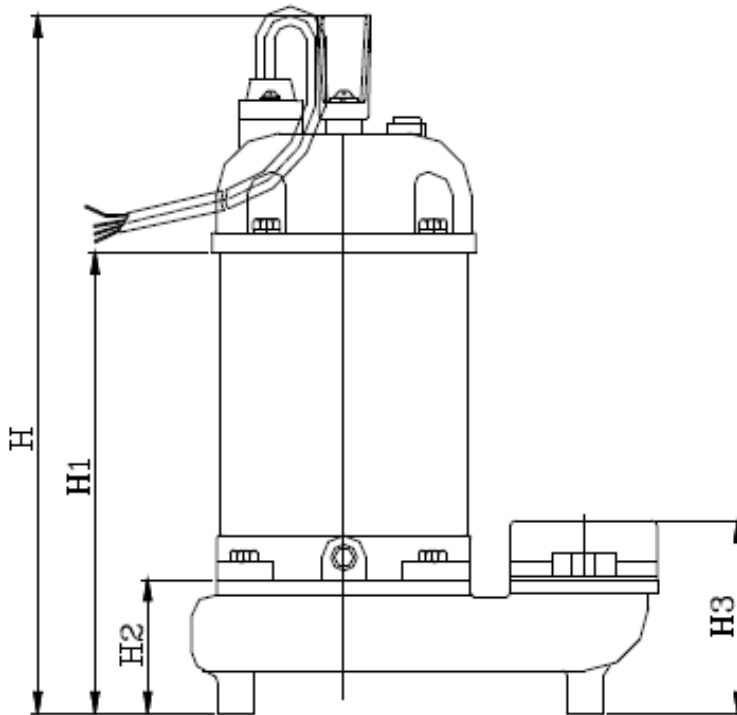

SS-50

Type	Discharge	A	A1	A2	D	D1	D2	H	H1	H2	H3
Dimensions	2" NPT Female	8.98"	2.88"	6.11"	5.91"	2.72"	3.19"	16.20"	11.70"	4.61"	5.44"

Specifications subject to change without notice