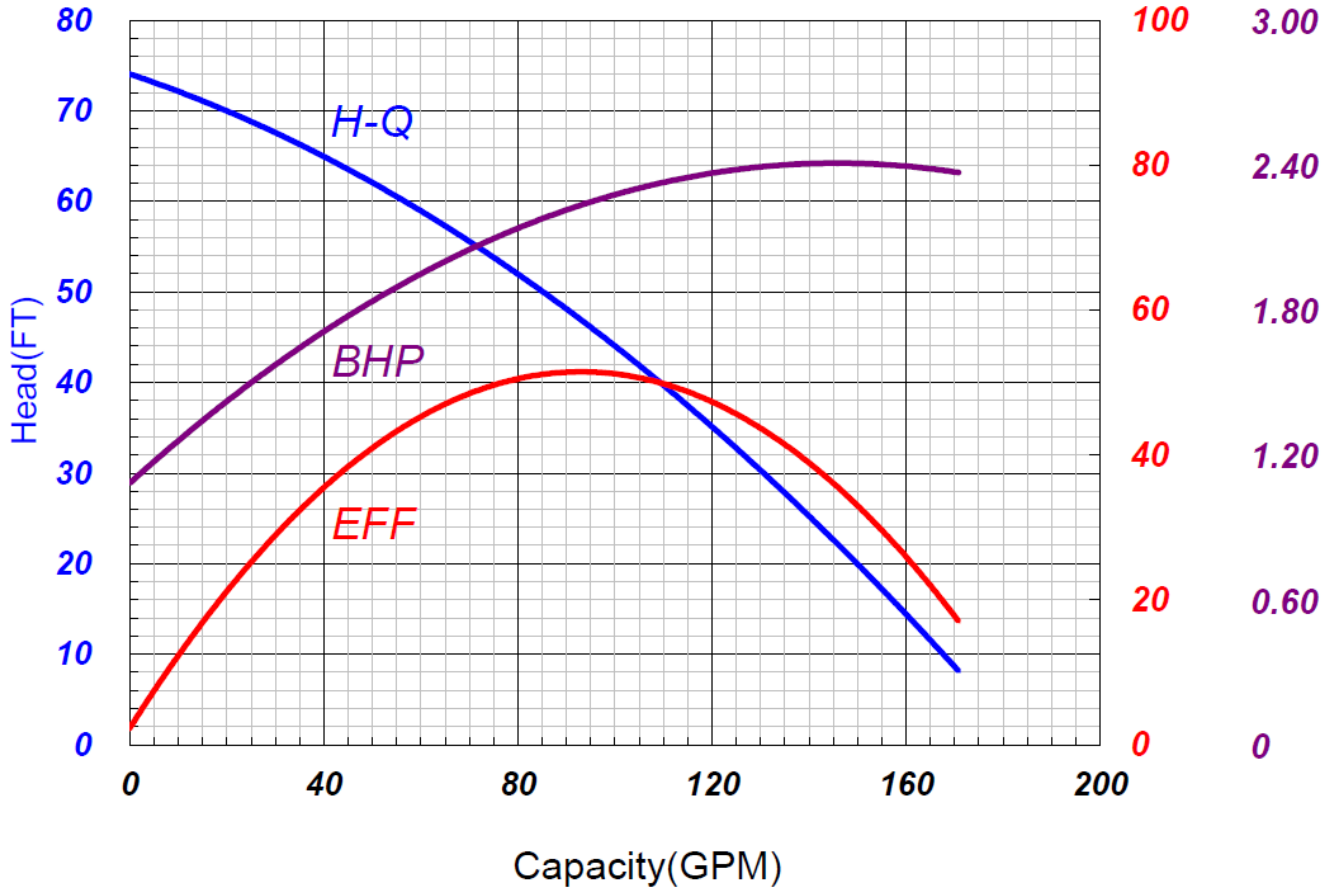

Horsepower: 3 HP
Hertz: 60 Hz

Stancor Model SS-300 Individual Performance Curve

EFF (%) **BHP**
100 **3.00**

Specifications subject to change without notice