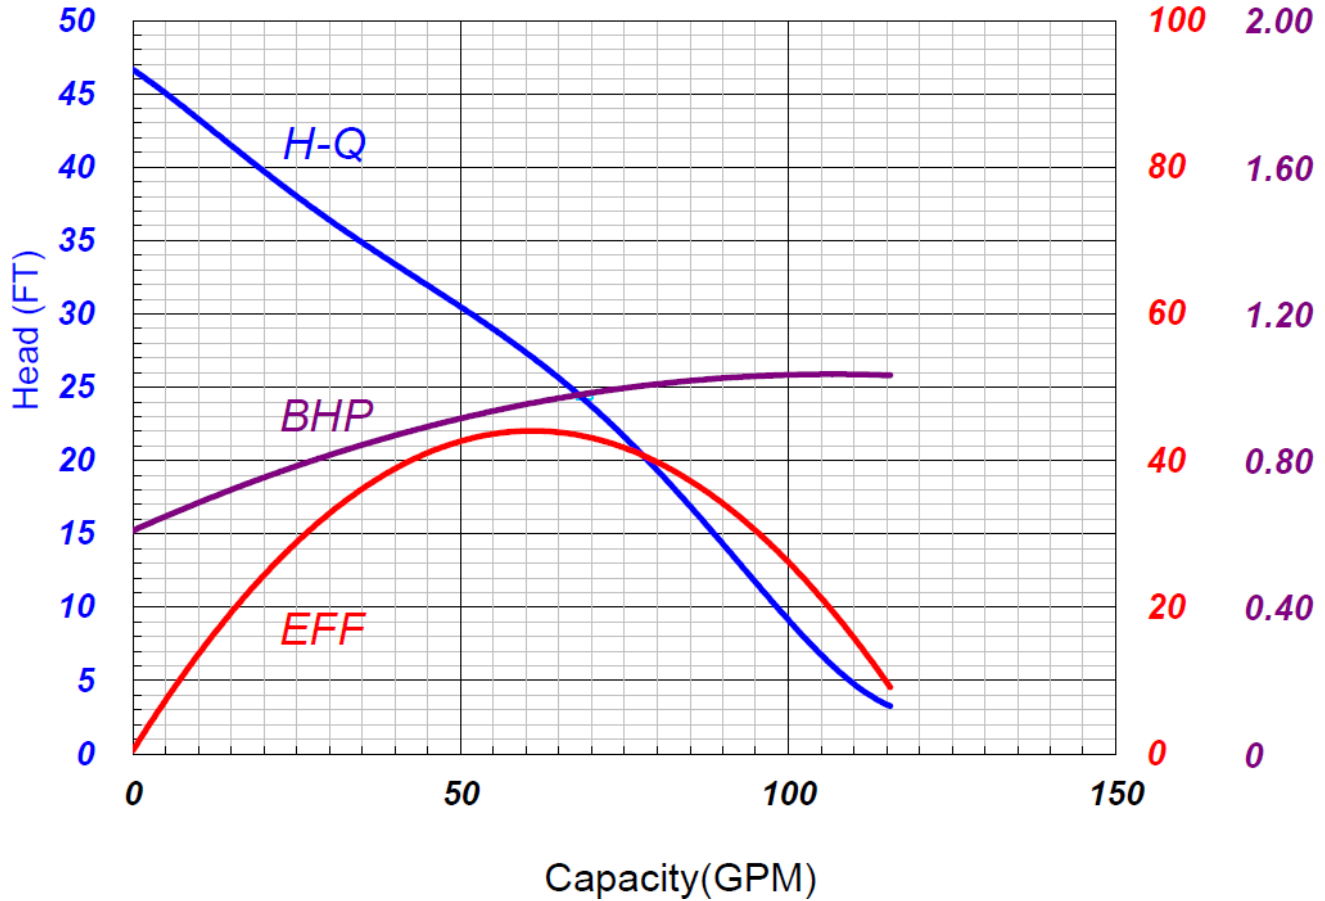

Horsepower: 1 HP
Hertz: 60 Hz
EFF (%) BHP

Stancor Model SS-100 Individual Performance Curve

Specifications subject to change without notice