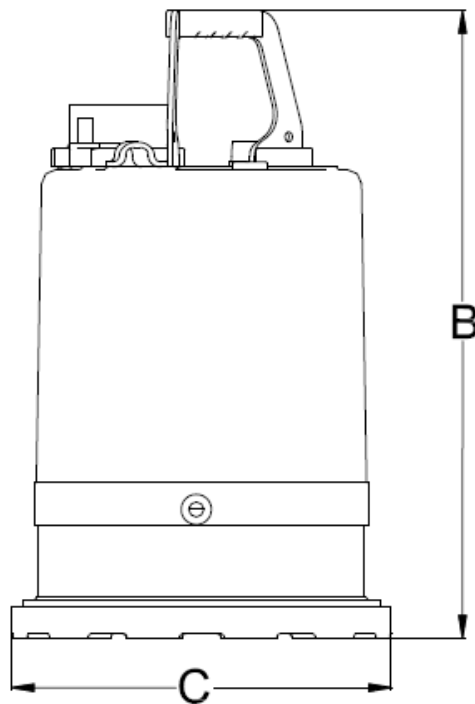

SL-75

TYPE	Discharge	A	B	C
Dimensions	2" NPT Female	8.43"	13.82"	8.43"

Specifications subject to change without notice