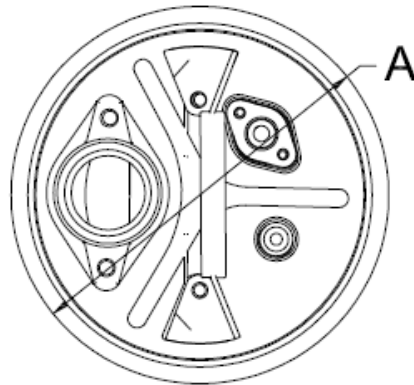

SL-75

TYPE	Discharge	A	B	C
Dimensions	2" NPT Female	8.43"	13.82"	8.43"

Specifications subject to change without notice