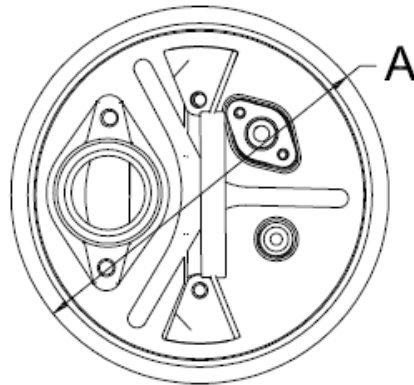

SL-100

Type	Discharge	A	B	C
Dimensions	2" NPT Female	8.43"	14.80"	8.43"

Specifications subject to change without notice