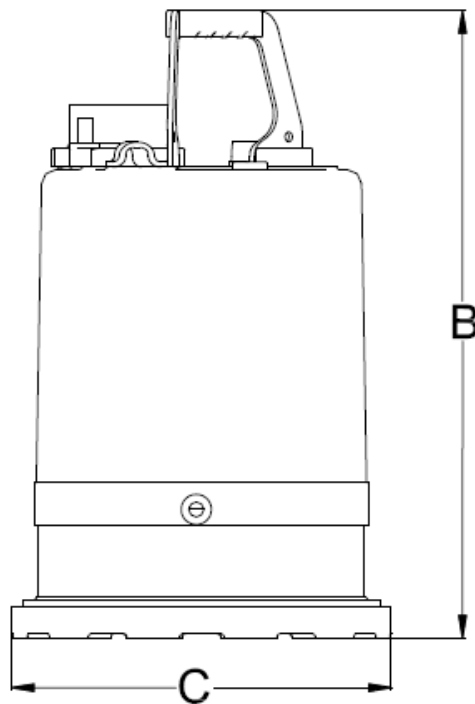

SL-100

Type	Discharge	A	B	C
Dimensions	2" NPT Female	8.43"	14.80"	8.43"

Specifications subject to change without notice