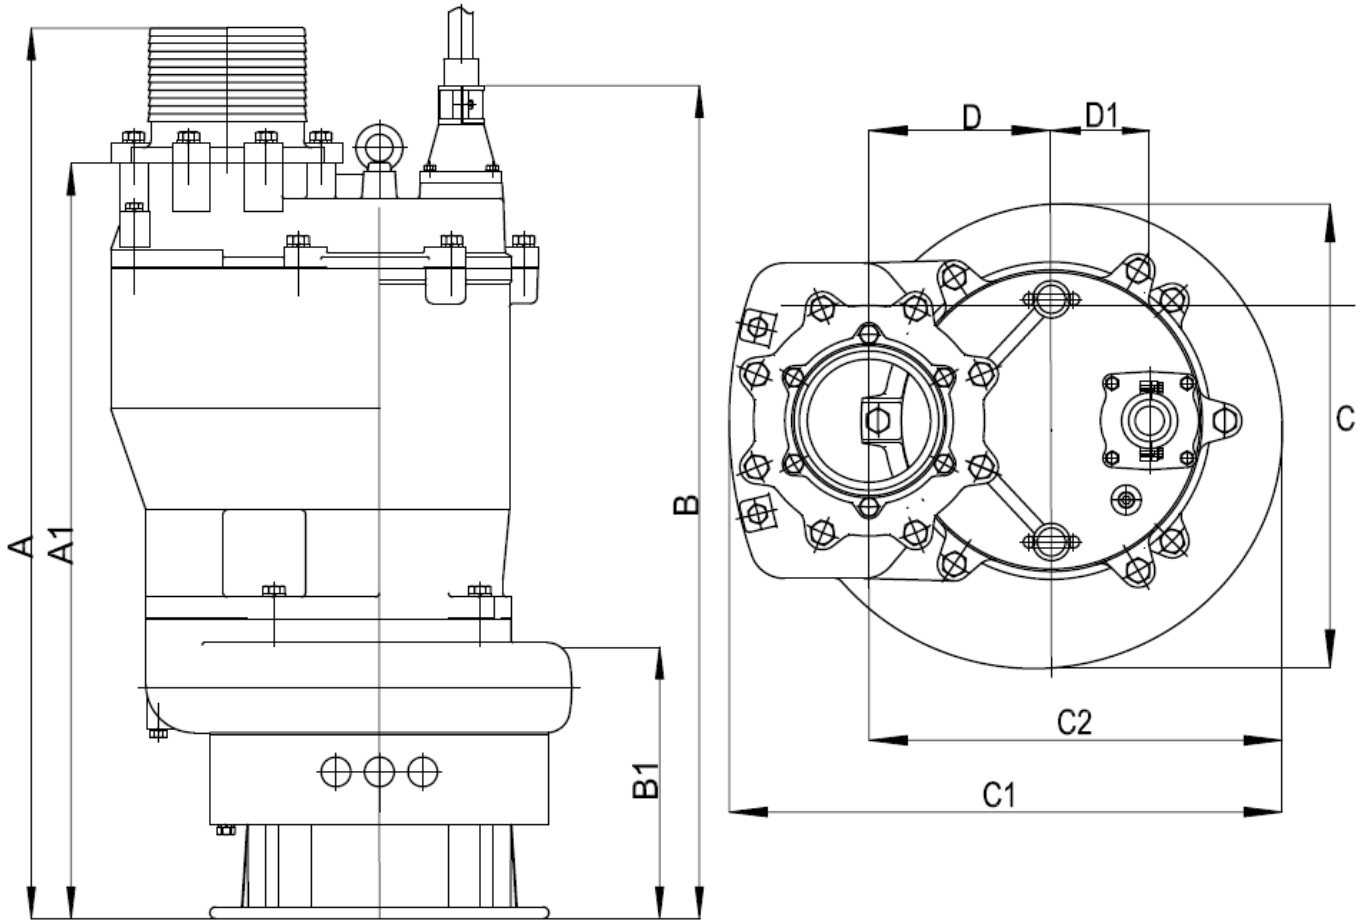

### SKR-8220

Type	Discharge	A	A1	B	B1	C	C1	C2	D	D1
Dimensions	8" NPT Male	45.08"	38.23"	42.17"	13.74"	19.57"	23.27"	17.4"	7.68"	4.13"

Specifications subject to change without notice