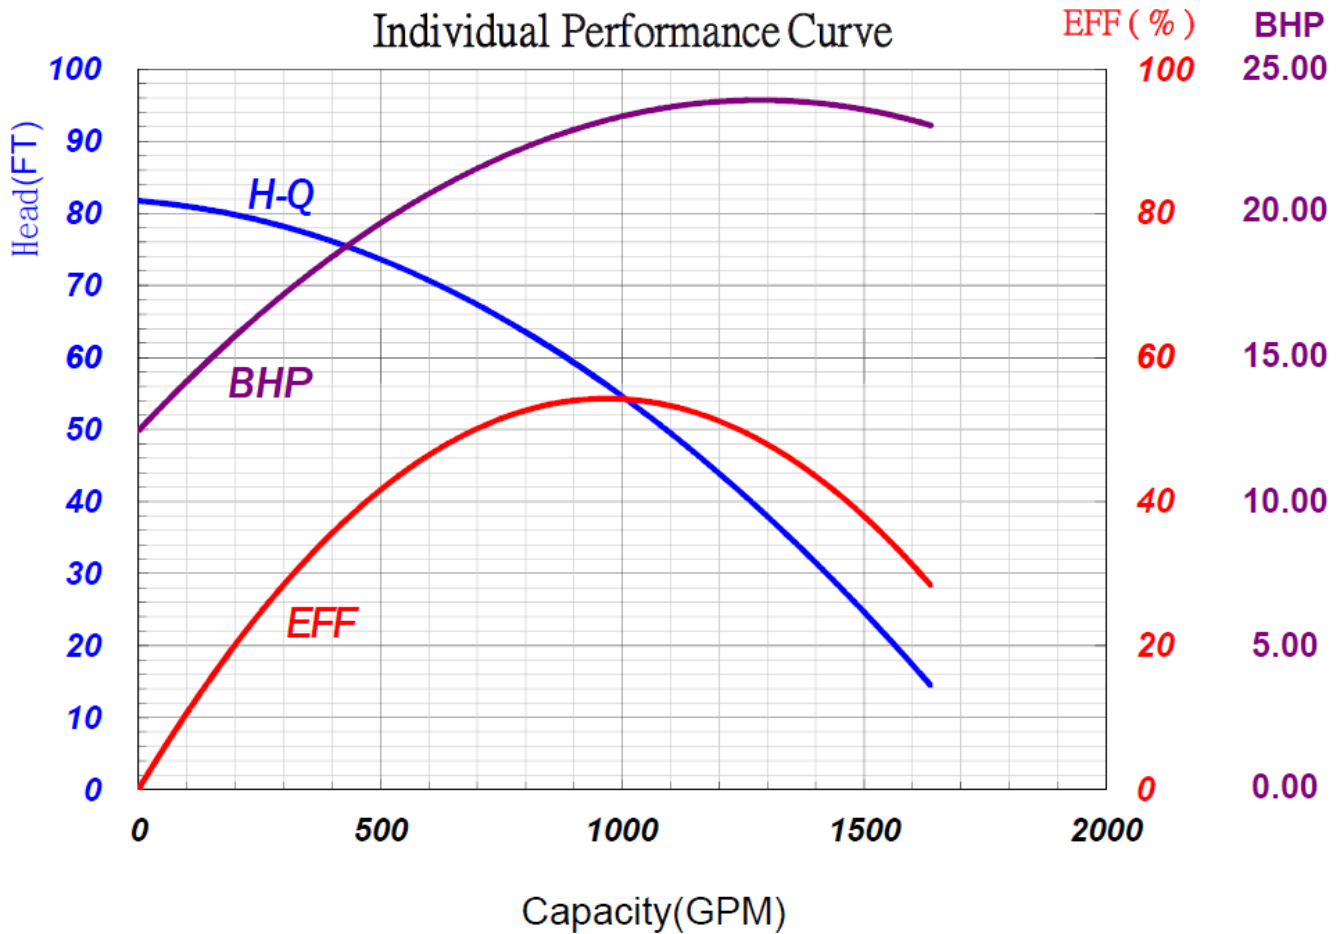

SKR-8220

Horsepower: 30 HP

Hertz: 60 Hz

Stancor Model SKR-8220 Individual Performance Curve

Specifications subject to change without notice