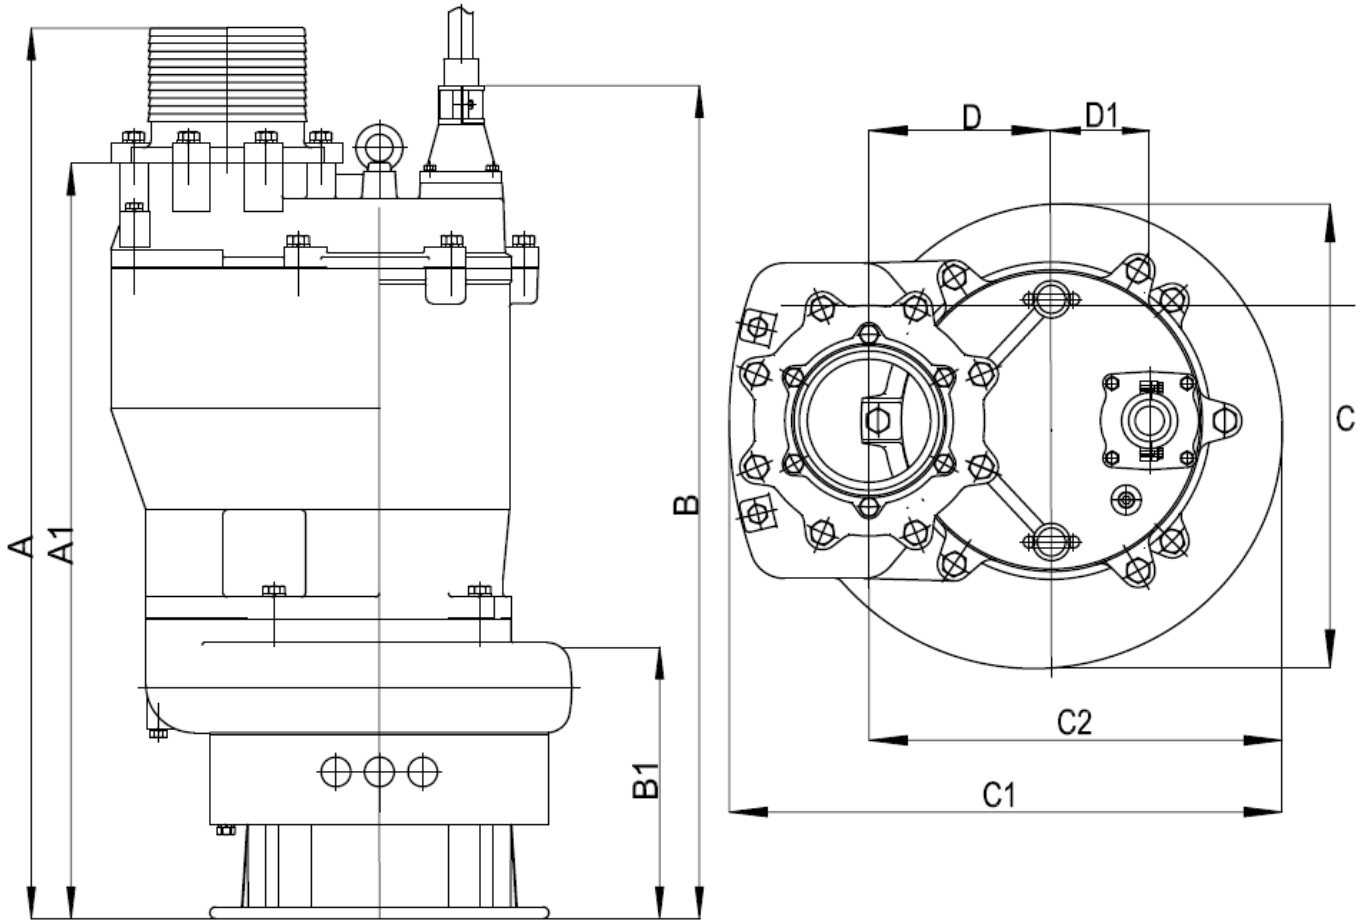

SKR-6220

Type	Discharge	A	A1	B	B1	C	C1	C2	D	D1
Dimensions	6" NPT Male	45.08"	38.23"	42.17"	13.74"	19.57"	23.27"	17.4"	7.68"	4.13"

Specifications subject to change without notice