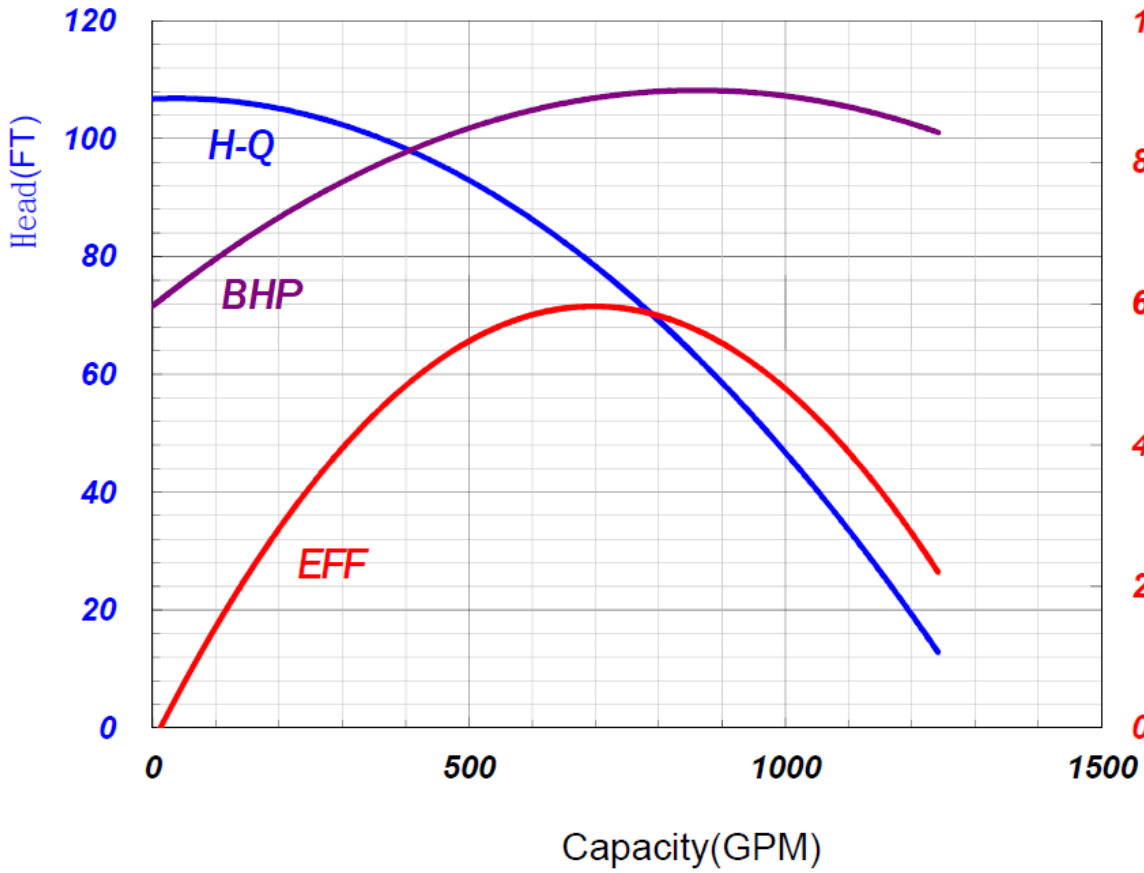

SKR-6220

Stancor Model SKR-6220 Individual Performance Curve

Horsepower: 30 HP

Hertz: 60 Hz

EFF (%)

BHP

100 25.00

80 20.00

60 15.00

40 10.00

20 5.00

0 0.00

Specifications subject to change without notice