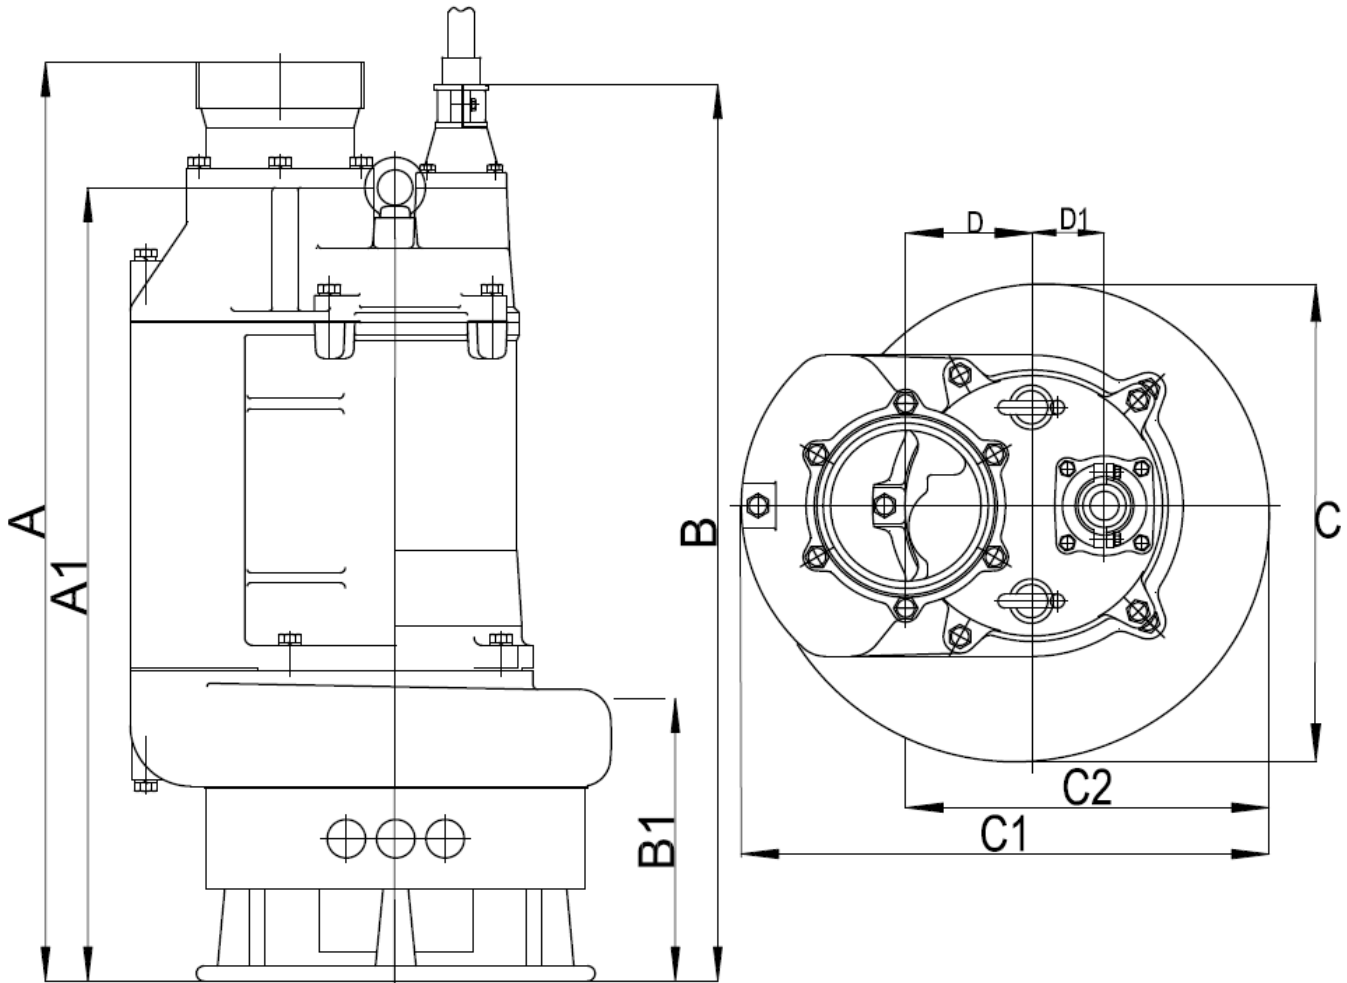

SKR-6150

Type	Discharge	A	A1	B	B1	C	C1	C2	D	D1
Dimensions	6" NPT Male	35.82"	30.94"	34.96"	11.02"	16.97"	18.78"	12.91"	4.51"	2.56"

Specifications subject to change without notice