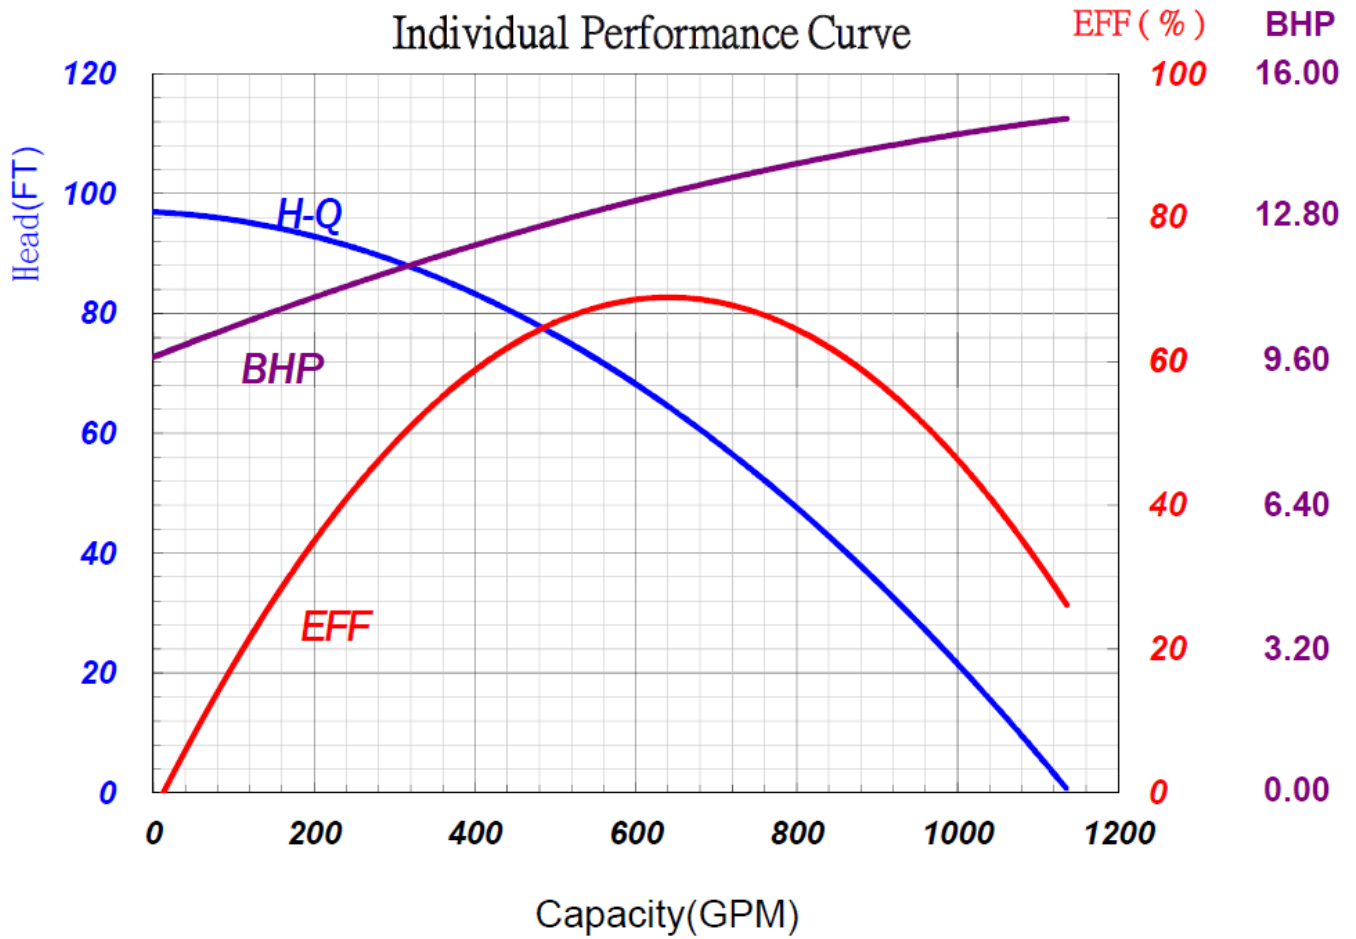

## Stancor Model SKR-6150 Individual Performance Curve

Horsepower: 20 HP

Hertz: 60 Hz

Specifications subject to change without notice