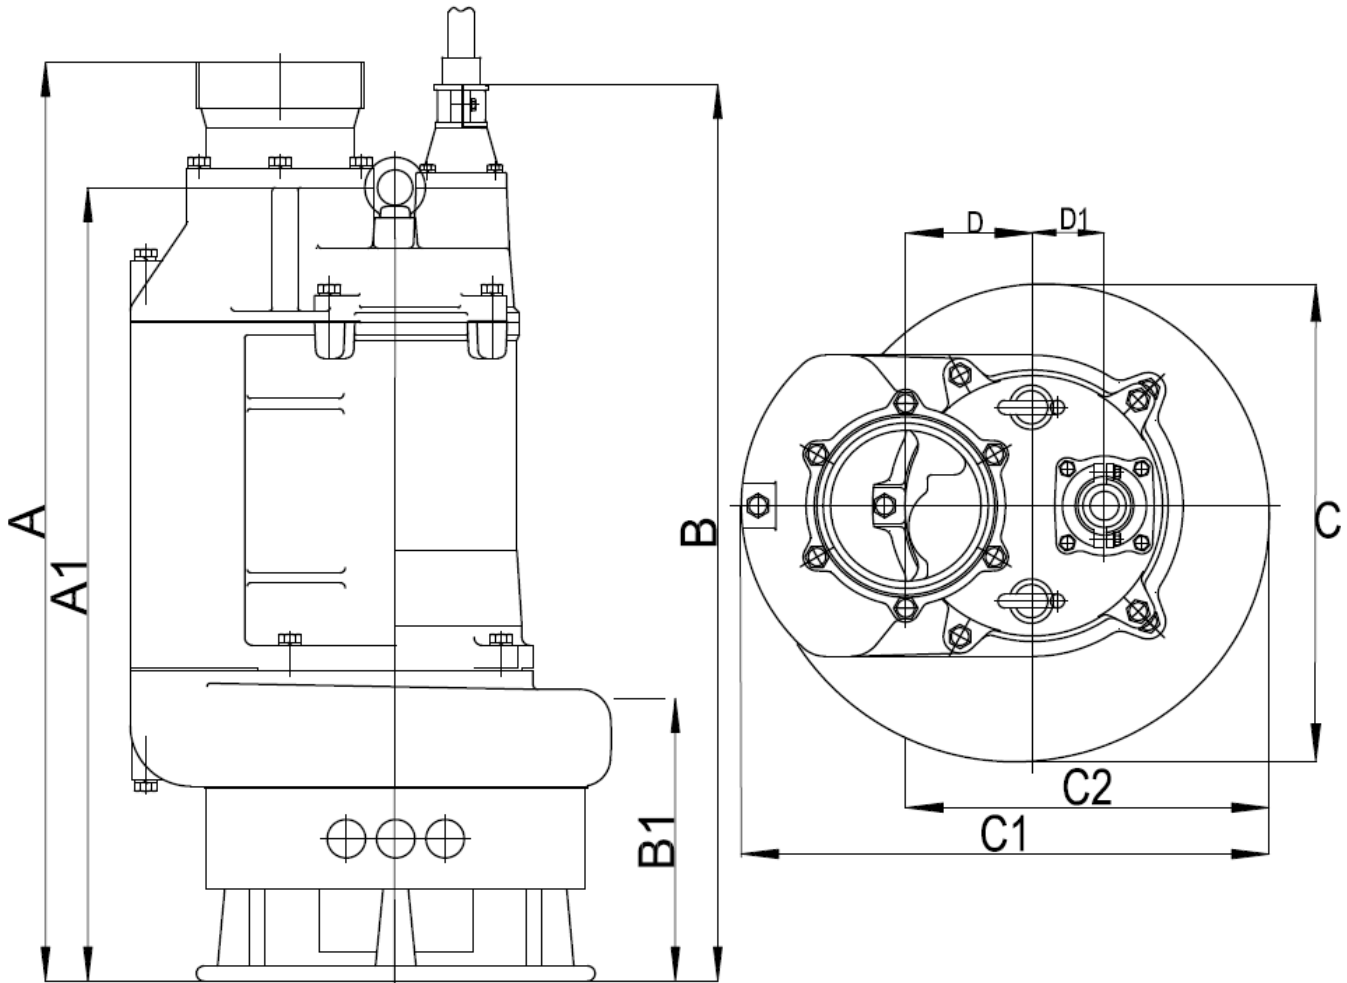

SKR-6110

Type	Discharge	A	A1	B	B1	C	C1	C2	D	D1
Dimensions	6" NPT Male	35.82"	30.94"	34.96"	11.02"	16.97"	18.78"	12.91"	4.51"	2.56"

Specifications subject to change without notice