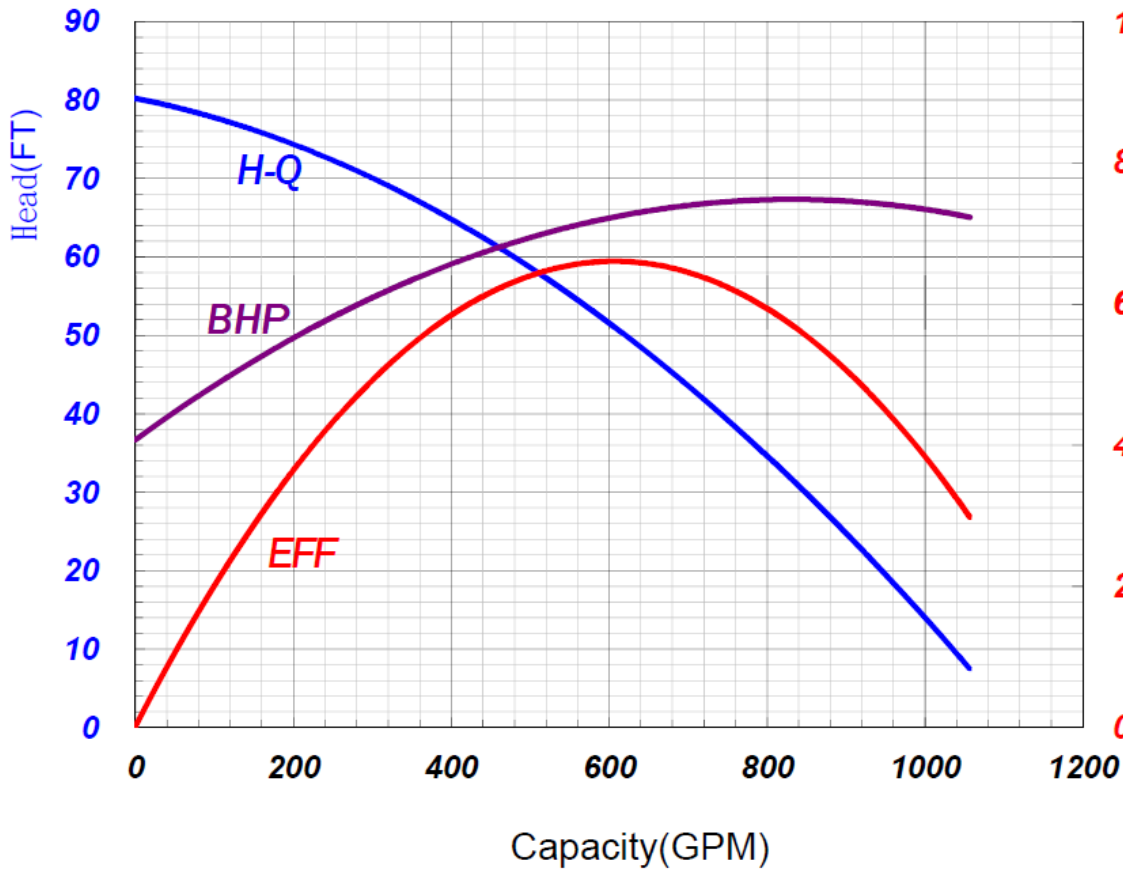

SKR-6110

Stancor Model SKR-6110 Individual Performance Curve

Horsepower: 15 HP

Hertz: 60 Hz

EFF (%) BHP

100 15.00

80 12.00

60 9.00

40 6.00

20 3.00

0 0.00

Specifications subject to change without notice