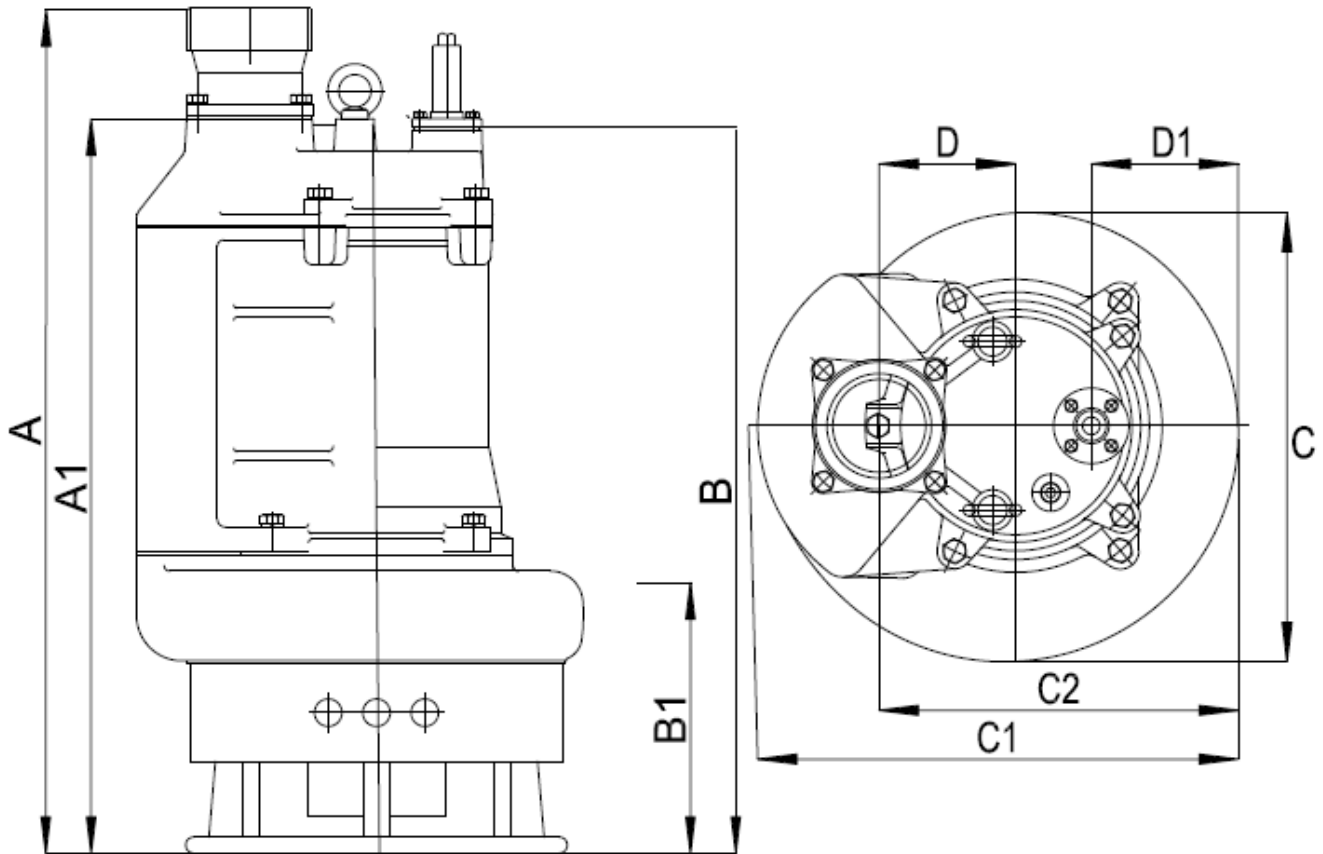

SKR-475

Type	Discharge	A	A1	B	B1	C	C1	C2	D	D1
Dimensions	4" NPT Male	30.97"	26.73"	26.34"	9.84"	15.19"	16.28"	12.16"	4.63"	2.63"

Specifications subject to change without notice