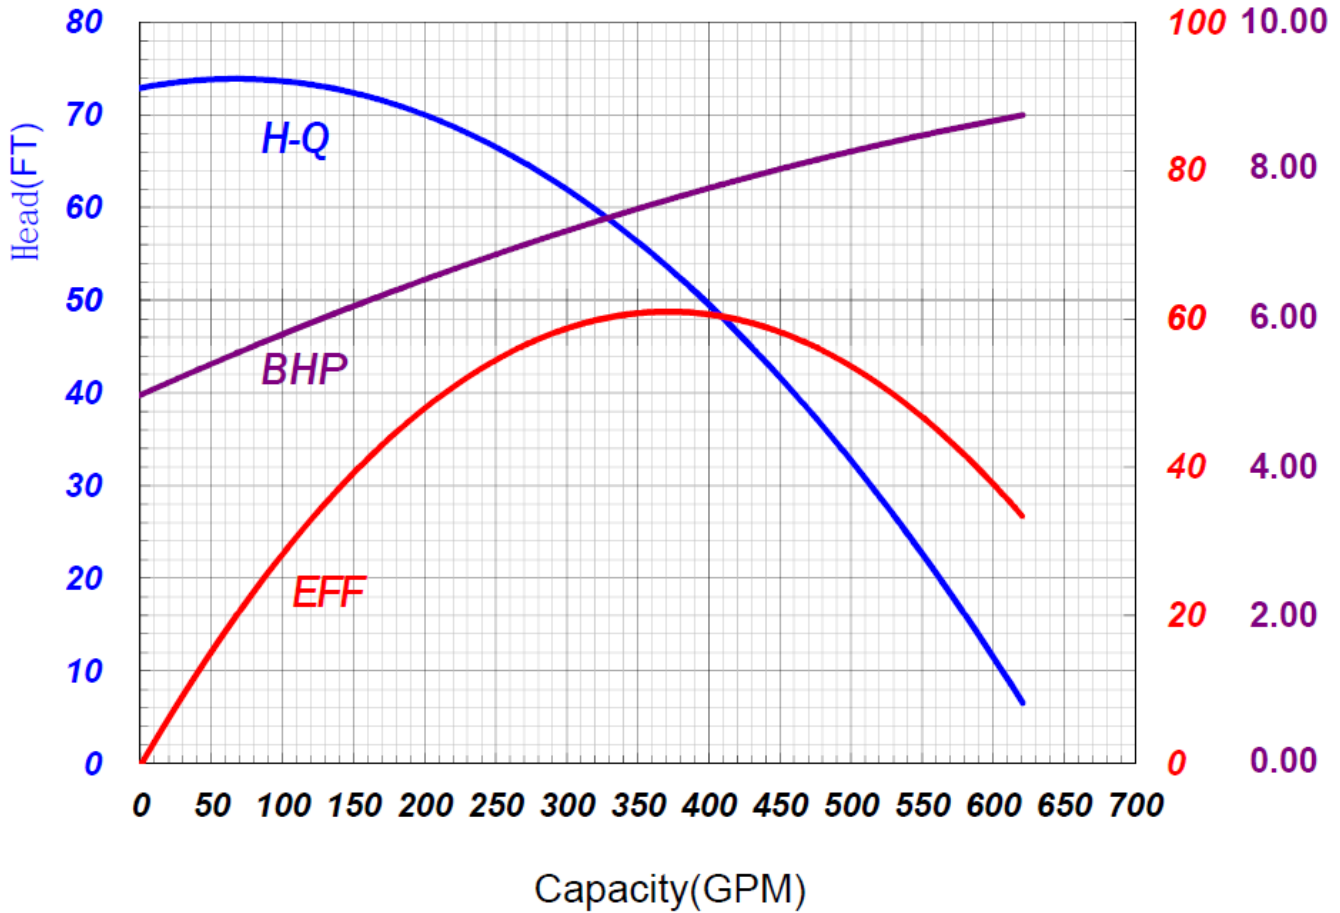

SKR-475

Stancor Model SKR-475 Individual Performance Curve

Horsepower: 10 HP
Hertz: 60 Hz

EFF (%) BHP
100 10.00

Specifications subject to change without notice