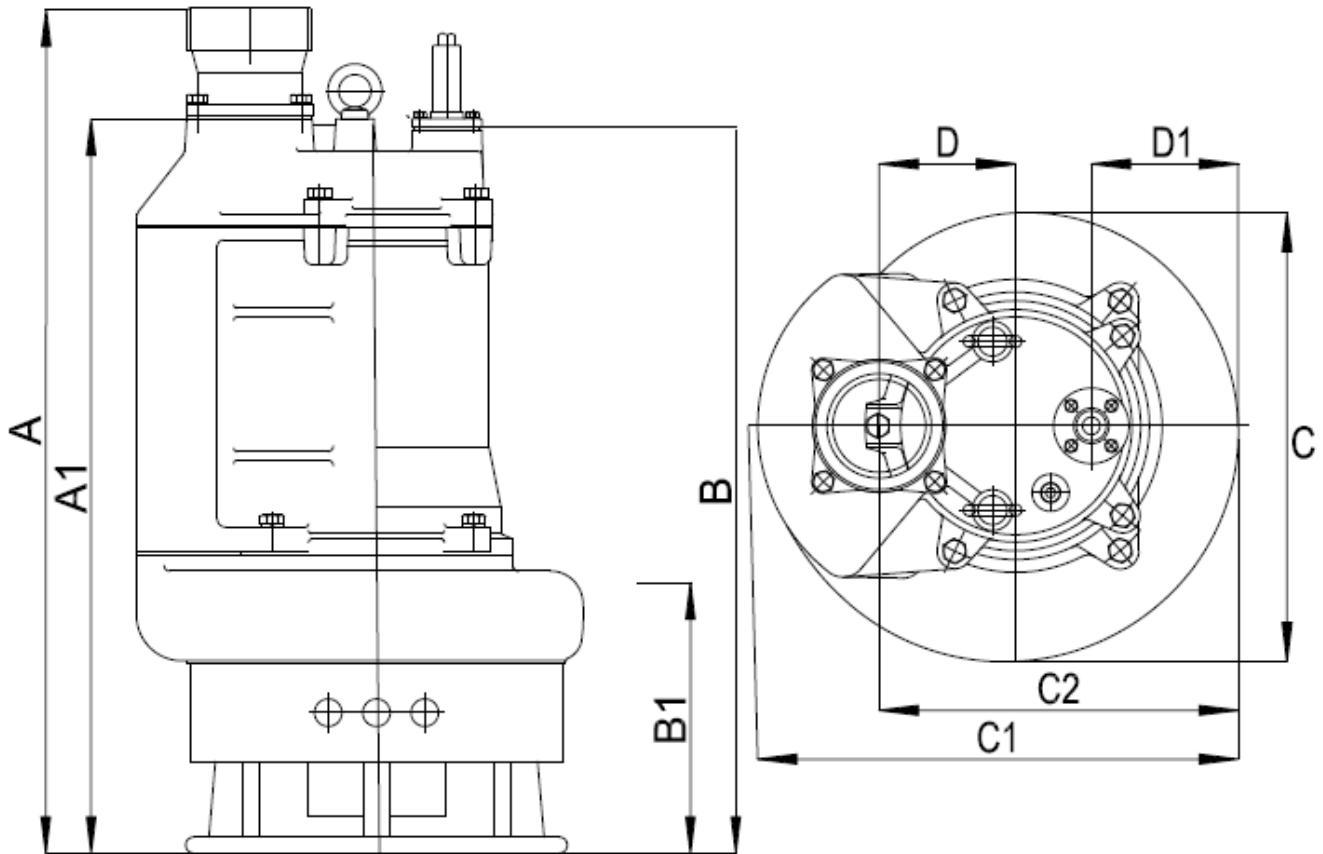

SKR-455

Type	Discharge	A	A1	B	B1	C	C1	C2	D	D1
Dimensions	4" NPT Male	30.97"	26.73"	26.34"	9.84"	15.19"	16.28"	12.16"	4.63"	2.63"

Specifications subject to change without notice