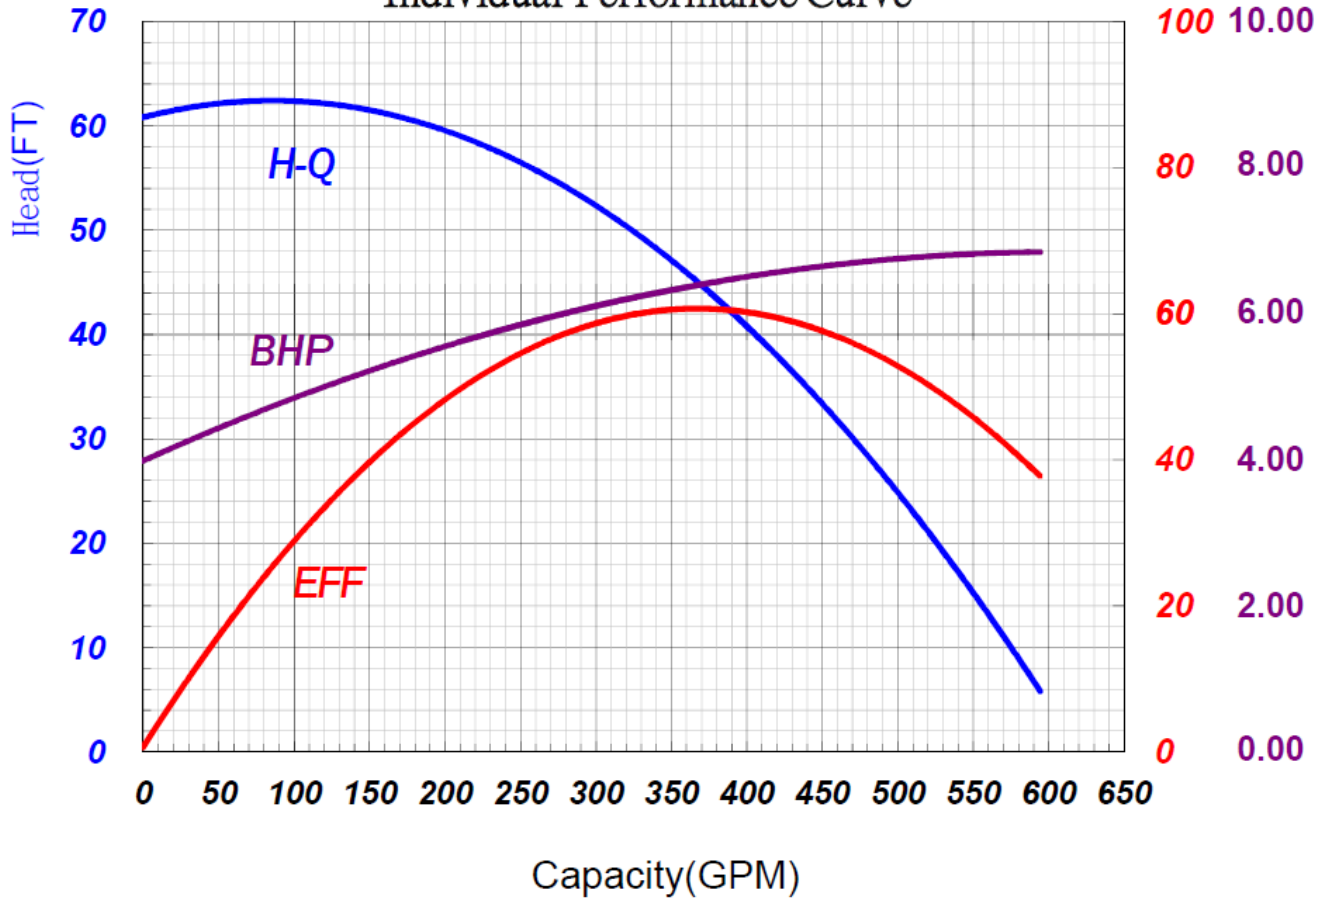

# SKR-455

Horsepower: 7.5  
Hertz: 60 Hz

### Stancor Model SKR-455 Individual Performance Curve

EFF (%) BHP  
100 10.00

Specifications subject to change without notice