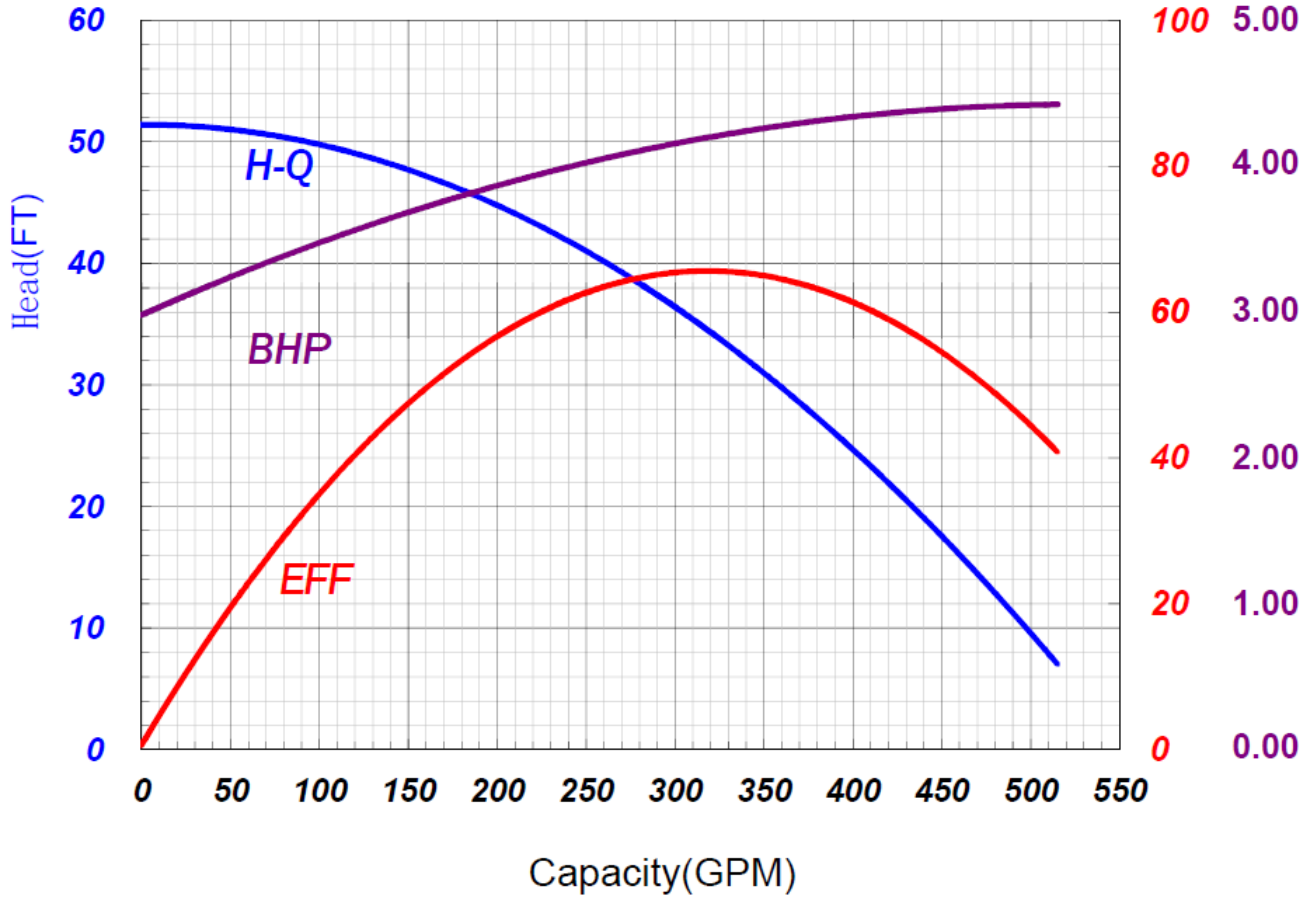

SKR-437

Stancor Model SKR-437 Individual Performance Curve

Horsepower: 5 HP
Hertz: 60 Hz

EFF (%) BHP
100 5.00

Specifications subject to change without notice