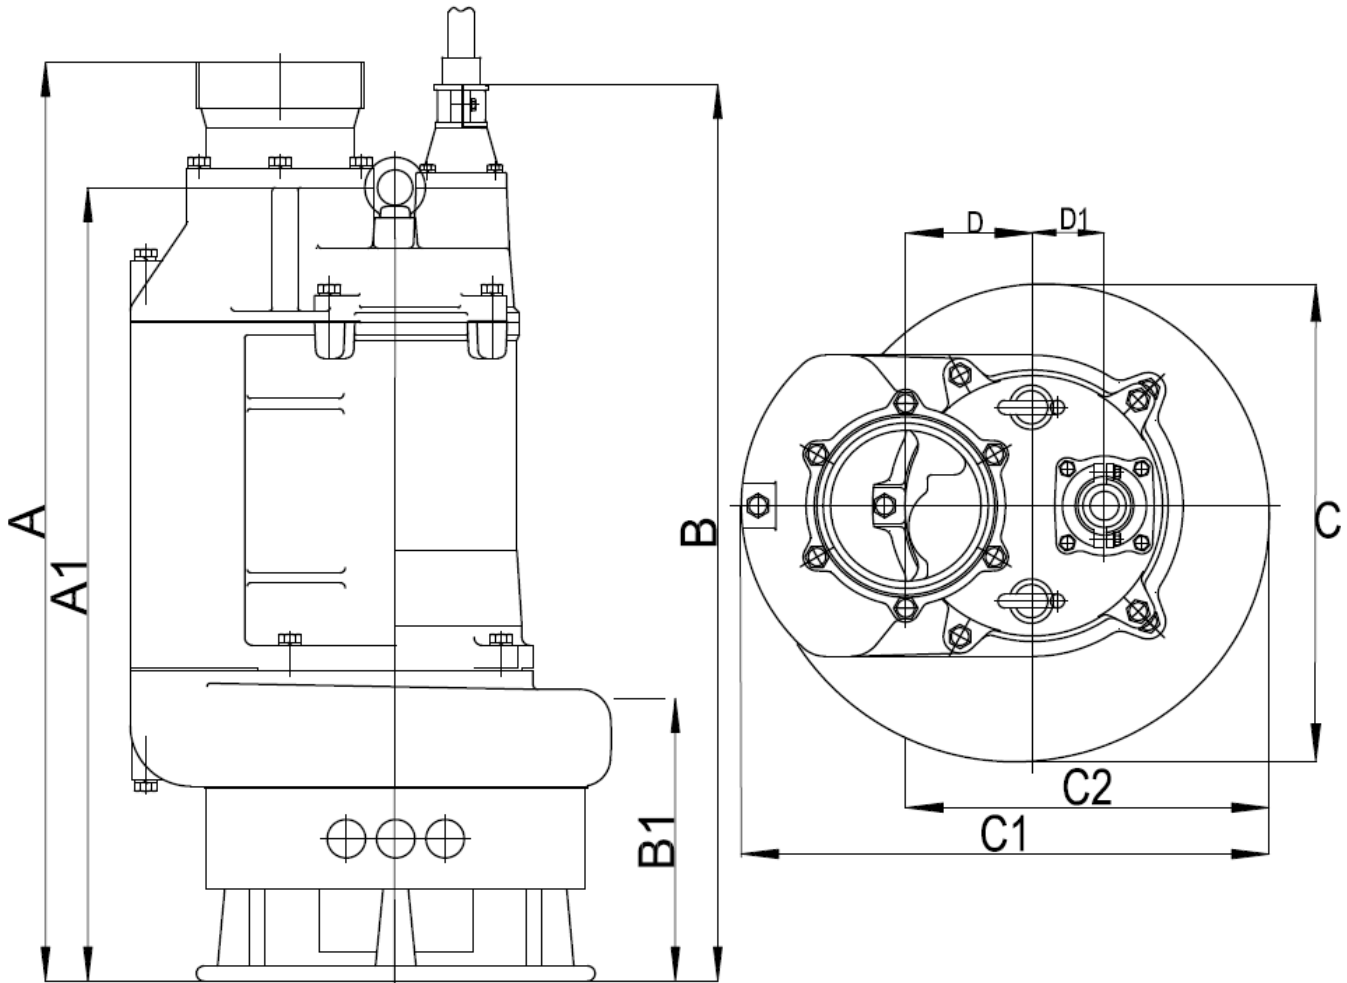

SKR-4110

Type	Discharge	A	A1	B	B1	C	C1	C2	D	D1
Dimensions	4" NPT Male	35.82"	30.94"	34.96"	11.02"	16.97"	18.78"	12.91"	4.51"	2.56"

Specifications subject to change without notice