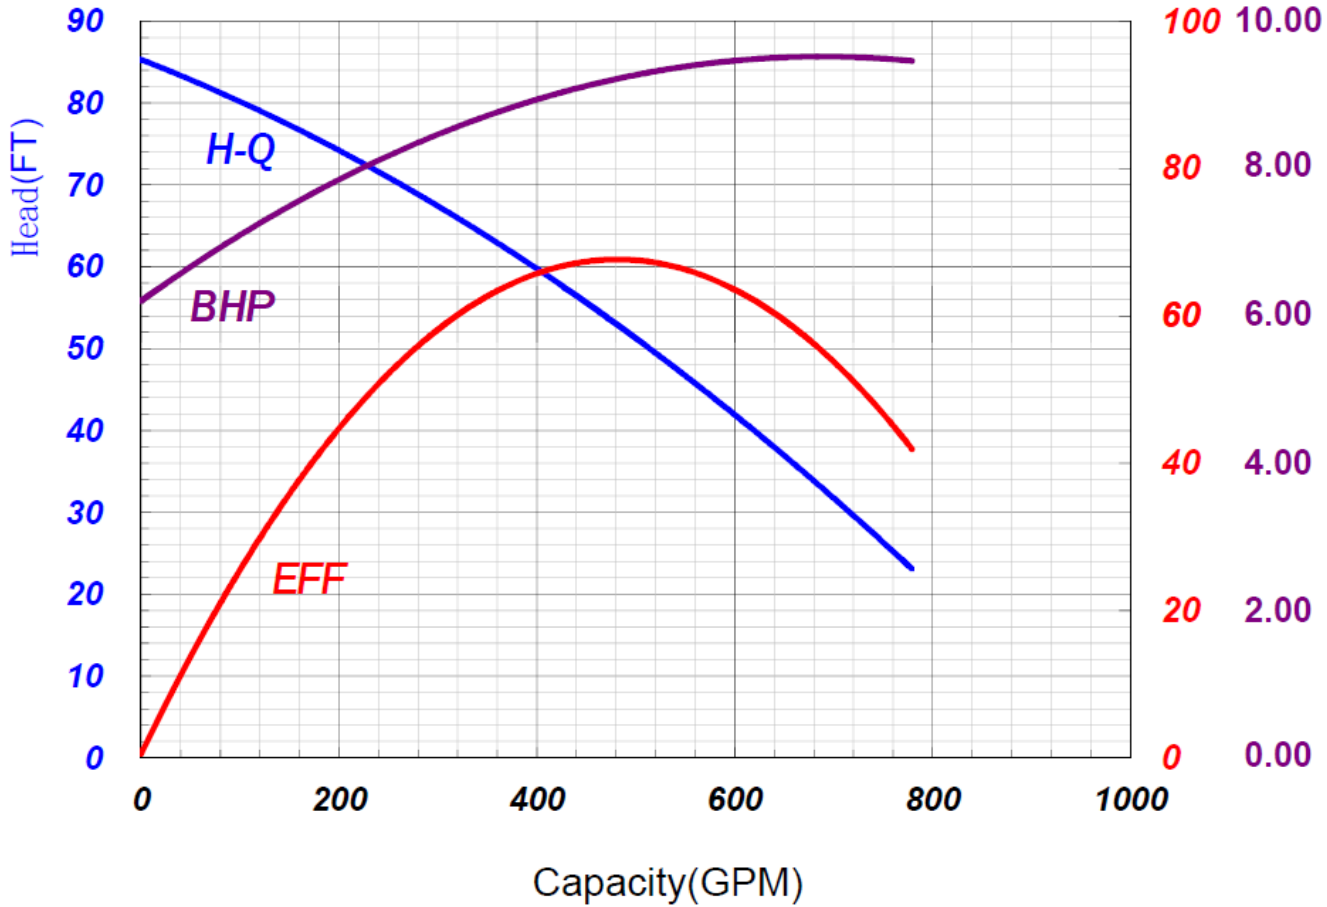

# SKR-4110

## Stancor Model SKR-4110 Individual Performance Curve

Horsepower: 15 HP  
Hertz: 60 Hz

EFF (%) BHP  
100 10.00

Specifications subject to change without notice