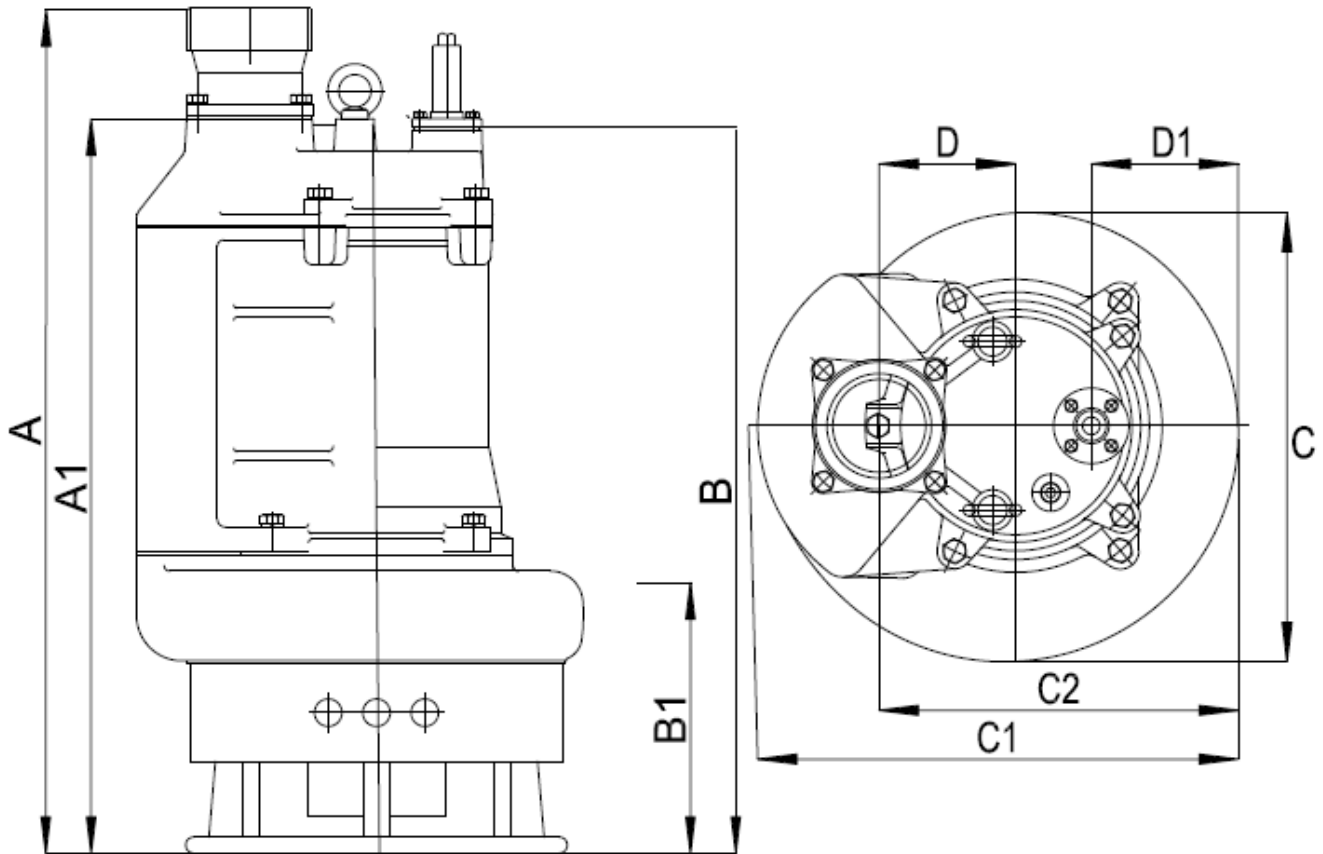

SKR-355

Type	Discharge	A	A1	B	B1	C	C1	C2	D	D1
Dimensions	3" NPT Male	30.97"	26.73"	26.34"	9.84"	15.19"	16.28"	12.16"	4.63"	2.63"

Specifications subject to change without notice