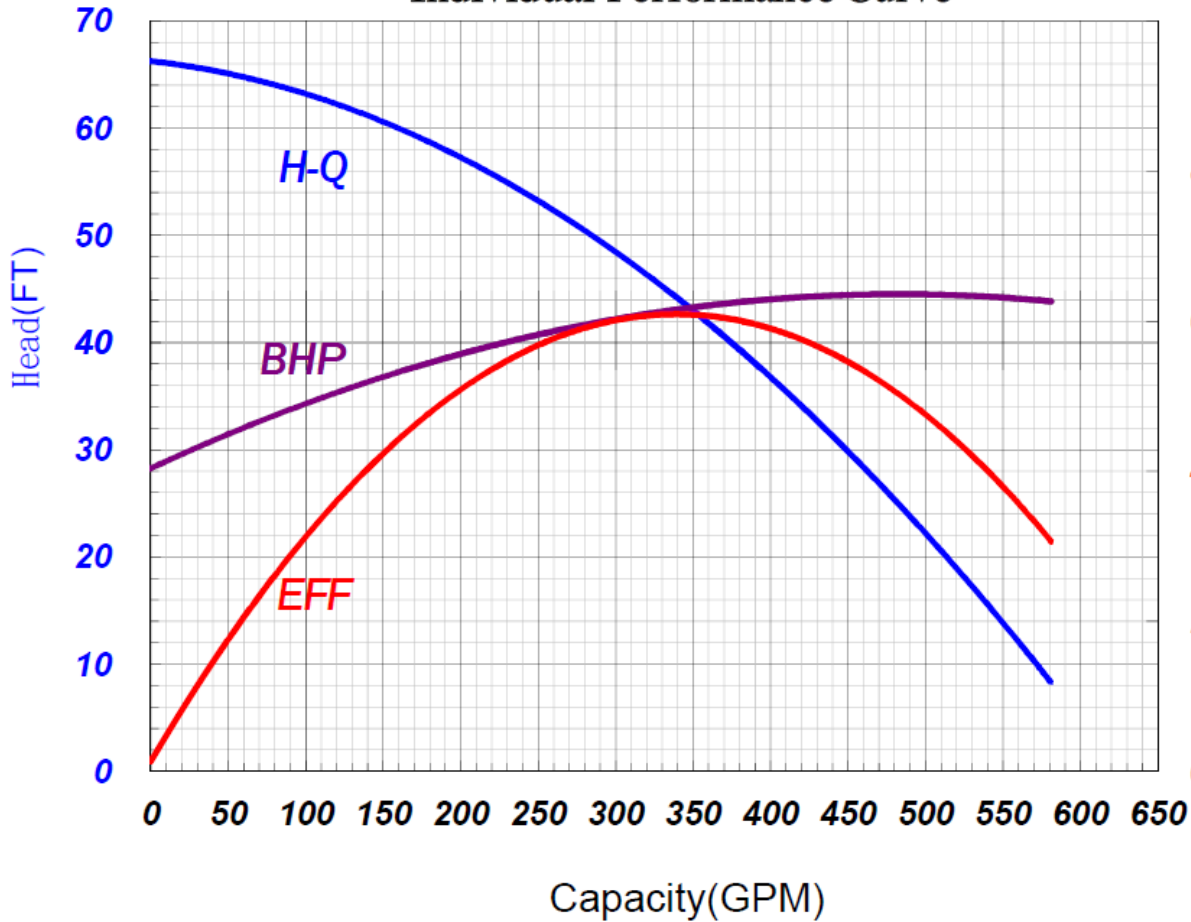

## Stancor Model SKR-335 Individual Performance Curve

EFF (%) BHP

100 10.00

80 8.00

60 6.00

40 4.00

20 2.00

0 0.00