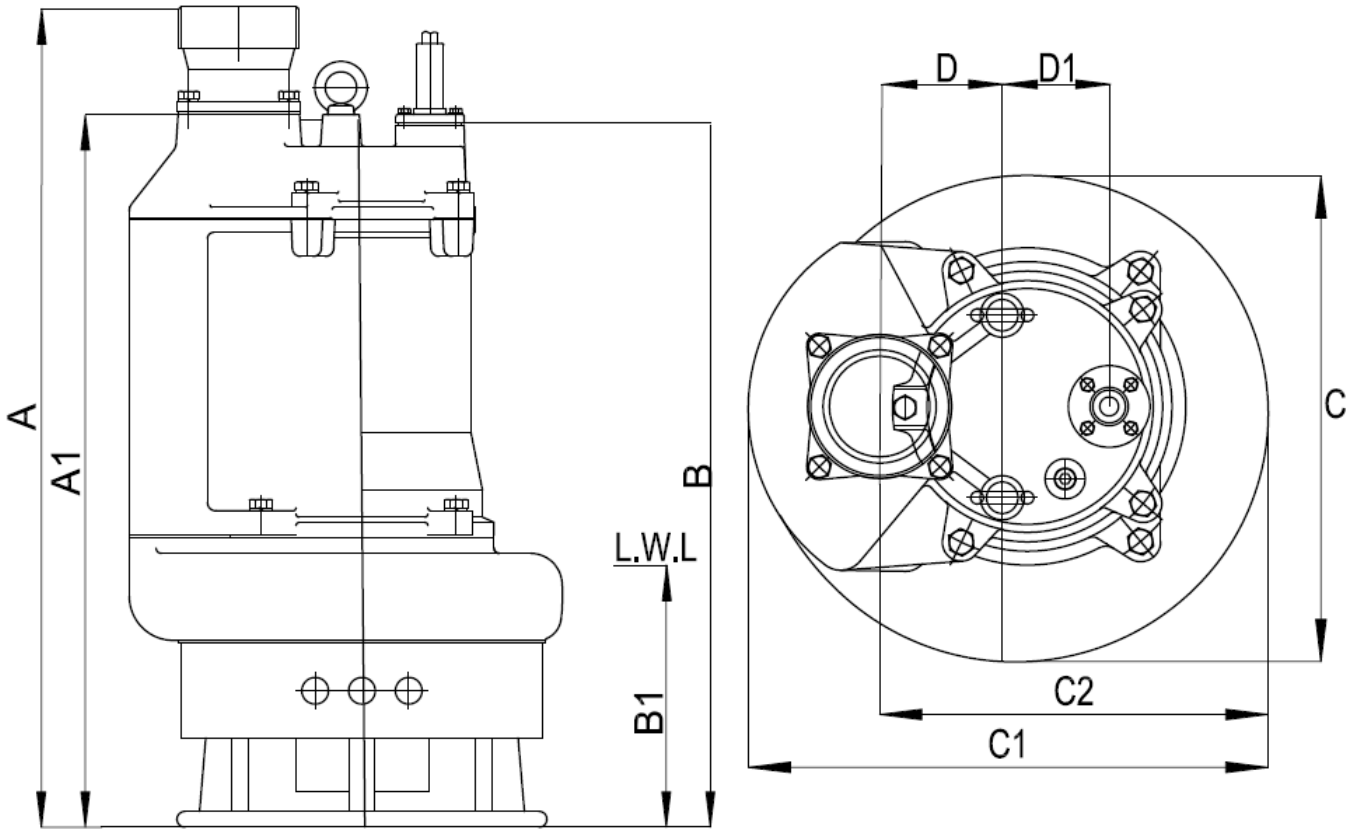

SKR-337

Type	Discharge	A	A1	B	B1	C	C1	C2	D	D1
Dimensions	3" NPT Male	31.02"	26.97"	26.57"	10.2"	13.98"	15.07"	11.93"	5.04"	2.77"

Specifications subject to change without notice