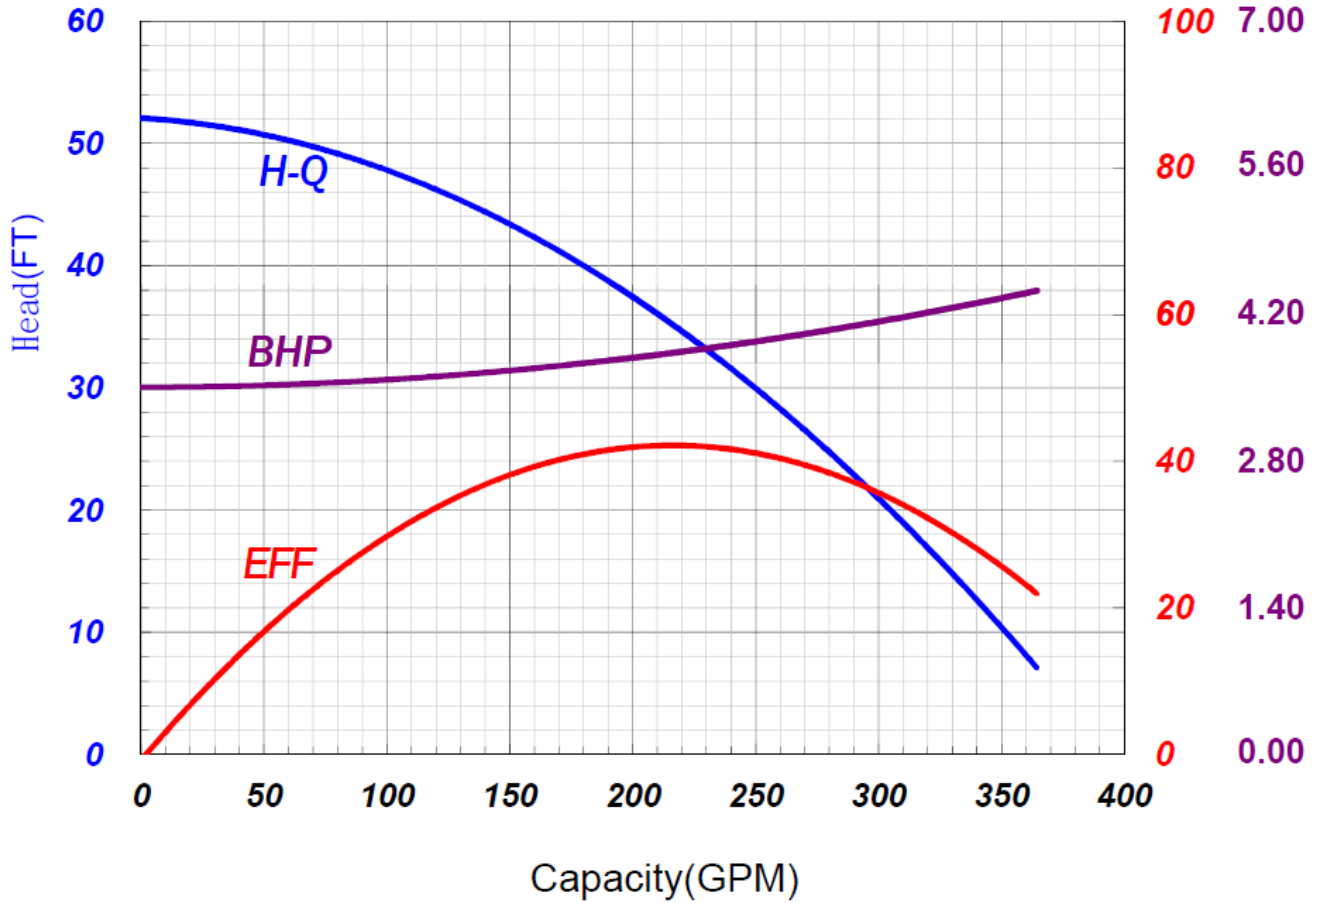

SKR-337

Horsepower: 5 HP
Hertz: 60 Hz

Stancor Model SKR337 Individual Performance Curve

EFF (%) BHP
100 7.00

Specifications subject to change without notice