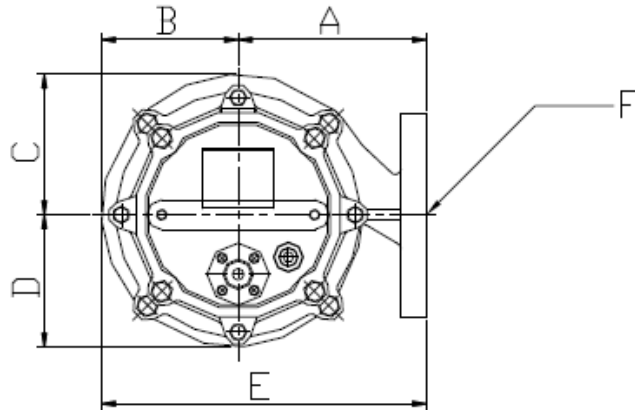

SG-750

TYPE	A	B	C	D	E	F	H	K
Dimensions	6.5"	4.72"	4.84"	4.55"	11.22"	2" Class# 150lbs F.F.	24.84"	3.94'

Specifications subject to change without notice