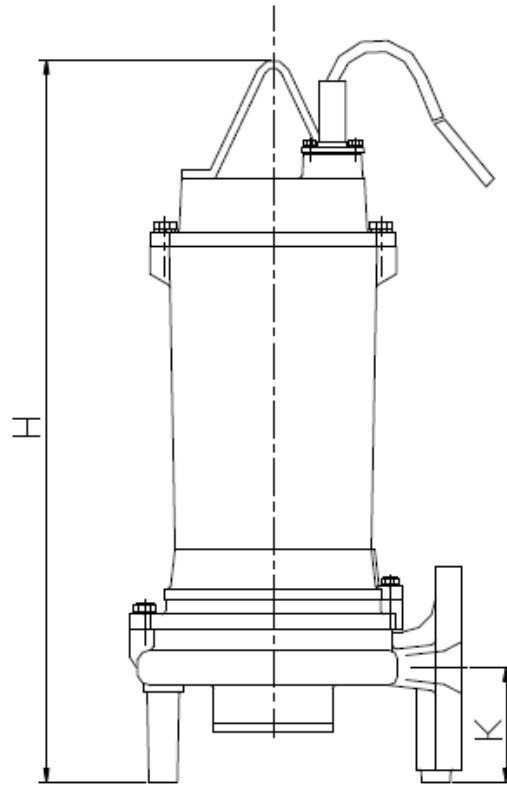

SG-750

TYPE	A	B	C	D	E	F	H	K
Dimensions	6.5"	4.72"	4.84"	4.55"	11.22"	2" Class# 150lbs F.F.	24.84"	3.94'

Specifications subject to change without notice