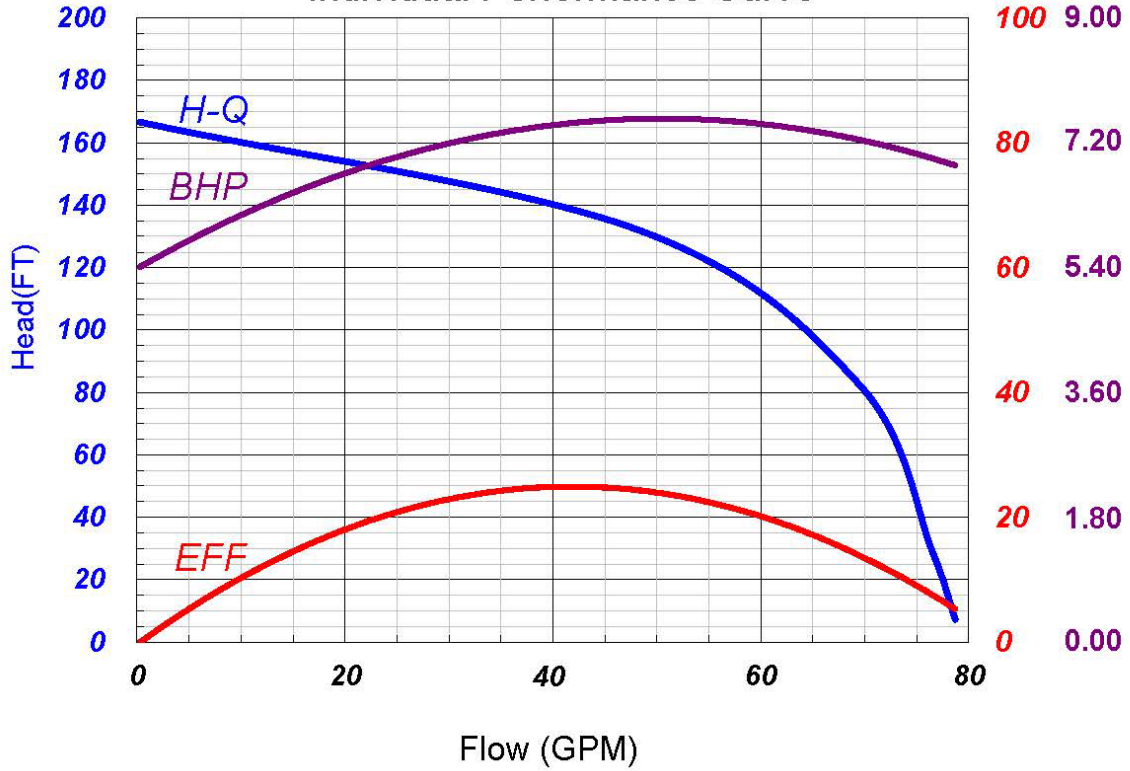

Horsepower: 7.5 HP

Hertz: 60 HZ

Stancor Model SG-750 Individual Performance Curve

Specifications subject to change without notice