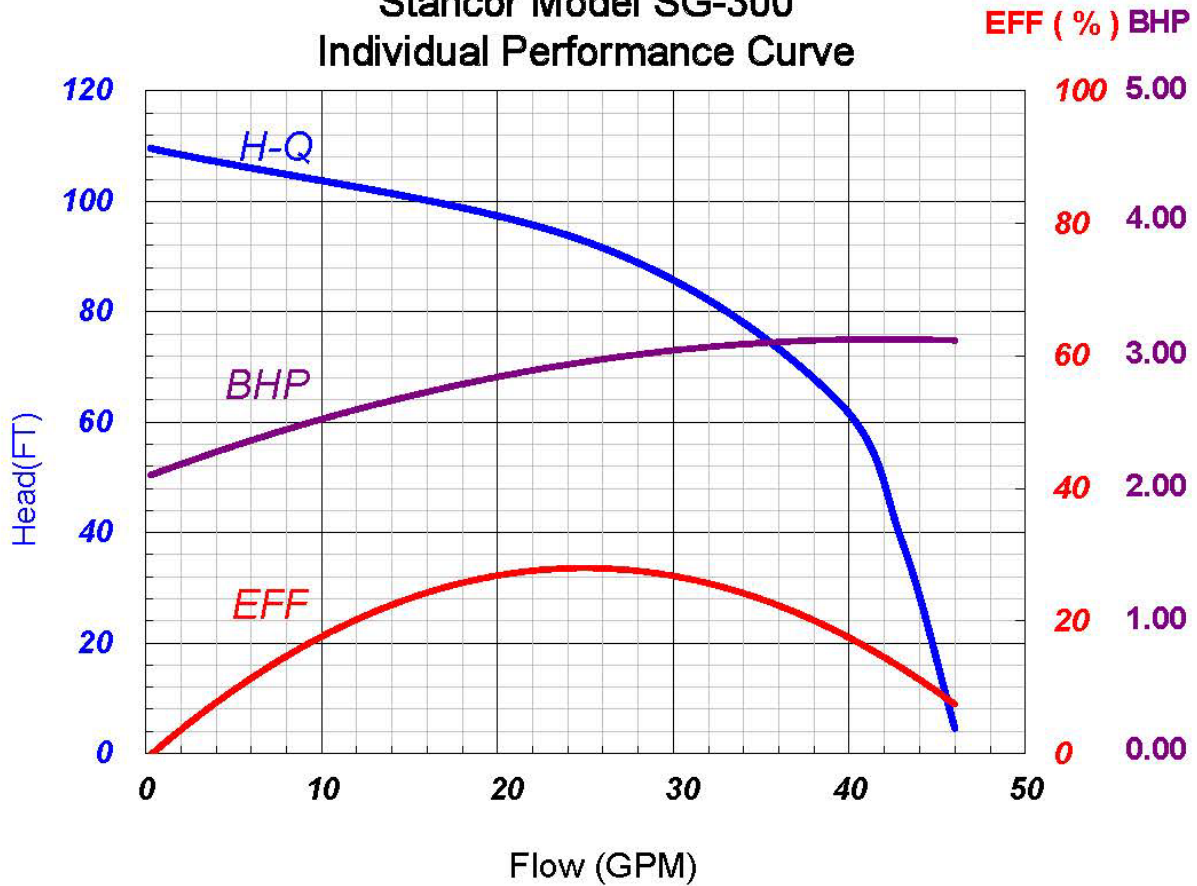

Horsepower: 3 HP

Hertz: 60 HZ

### Stancor Model SG-300 Individual Performance Curve

Specifications subject to change without notice