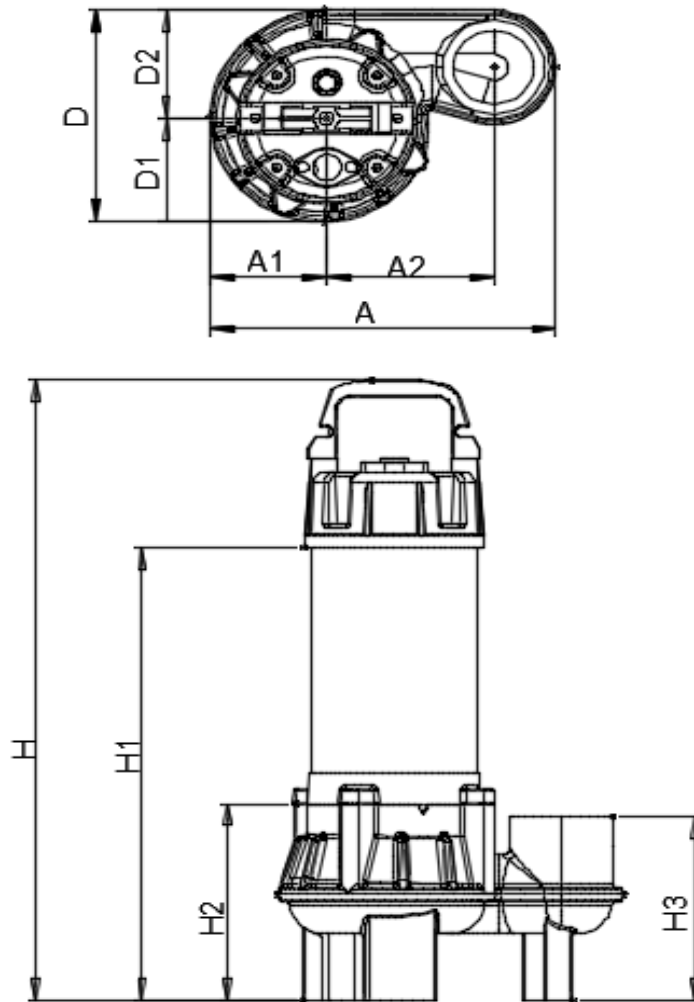

### SEW-75 FREESTANDING

TYPE	DISCHARGE	A	A1	A2	D	D1	D2	H	H1	H2	H3
<b>DIMENSIONS</b>	2" NPT female	9.61"	3.23"	4.65"	6.46"	3.15"	3.31"	19.13"	13.86"	5.94"	5.55"

Specifications subject to change without notice