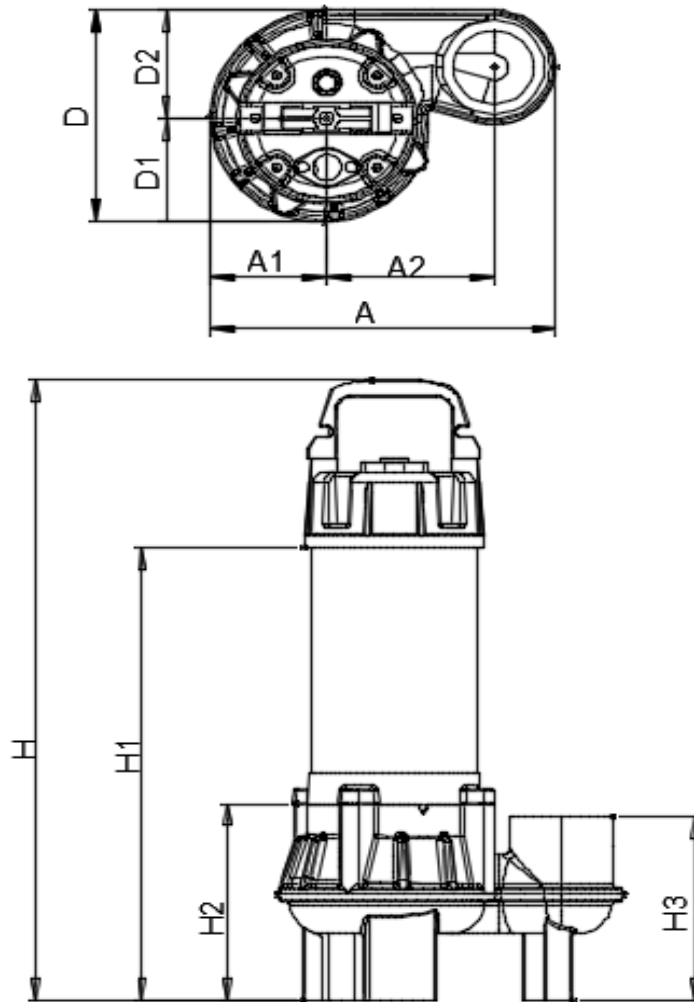

SEW-50 FREESTANDING

TYPE	DISCHARGE	A	A1	A2	D	D1	D2	H	H1	H2	H3
DIMENSIONS	2" NPT female	9.61"	3.23"	4.65"	6.46"	3.15"	3.31"	18.5"	13.86"	5.94"	5.55"

Specifications subject to change without notice