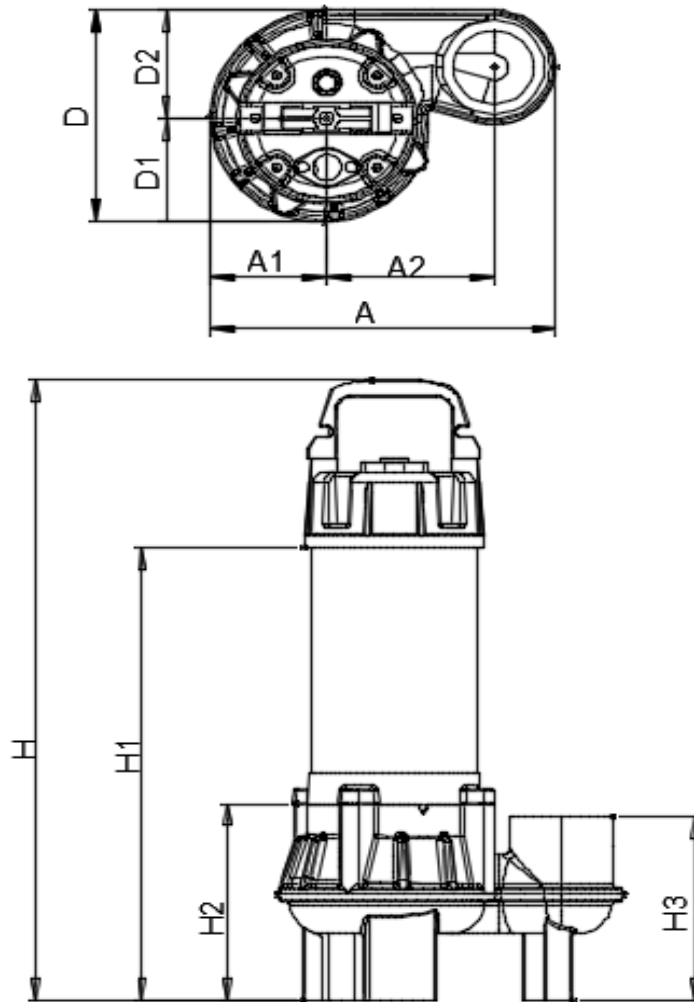

SEW-100 FREESTANDING

TYPE	DISCHARGE	A	A1	A2	D	D1	D2	H	H1	H2	H3
DIMENSIONS	2" NPT female	9.61"	3.23"	4.65"	6.46"	3.15"	3.31"	19.69"	13.86"	5.94"	5.55"

Specifications subject to change without notice