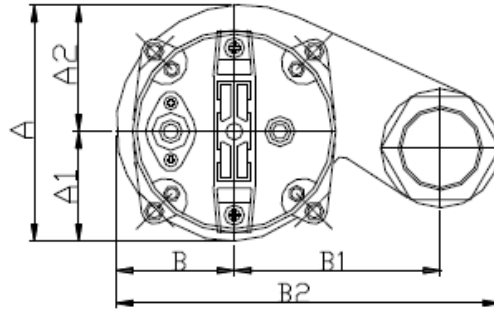

SE-50

Type	DISCHARGE	A	A1	A2	B	B1	B2	C	C1	C2	C3
INCHES	2"	5.71"	2.60"	3.07"	5.20"	2.83"	9.09"	16.57"	11.46"	4.33"	4.33"

Specifications subject to change without notice