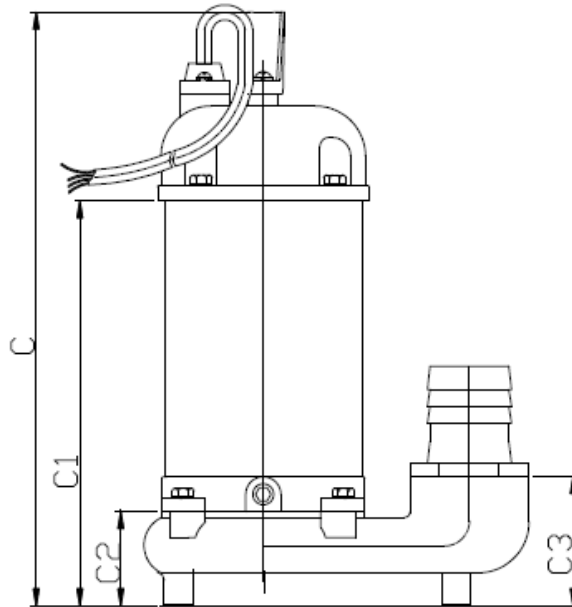

SE-50

Type	DISCHARGE	A	A1	A2	B	B1	B2	C	C1	C2	C3
INCHES	2"	5.71"	2.60"	3.07"	5.20"	2.83"	9.09"	16.57"	11.46"	4.33"	4.33"

Specifications subject to change without notice